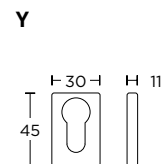

ΔΙΑΣΤΑΣΕΙΣ DIMENSIONS