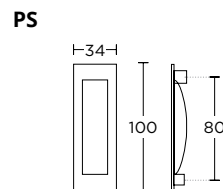

ΔΙΑΣΤΑΣΕΙΣ DIMENSIONS