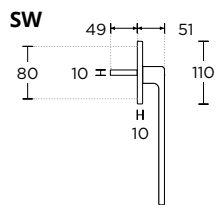

ΔΙΑΣΤΑΣΕΙΣ DIMENSIONS