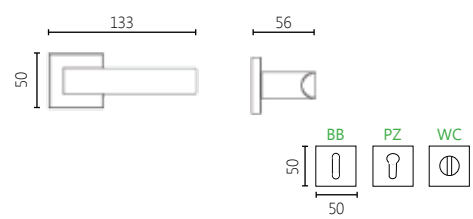

362

MATERIAL

BRASS

DIMENSIONS

04 ROSETTE HANDLE

DK DRY KEEP WINDOW HANDLE

01 PLATE HANDLE

FINISHES