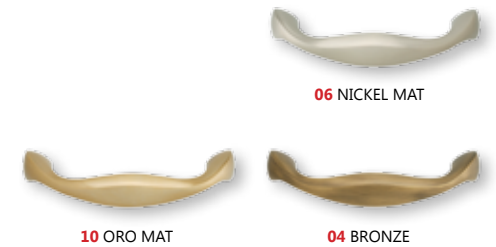

MATERIAL

BRASS

DIMENSIONS

FINISHES