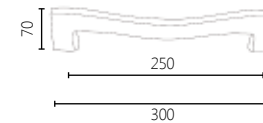

MATERIAL

BRASS

DIMENSIONS