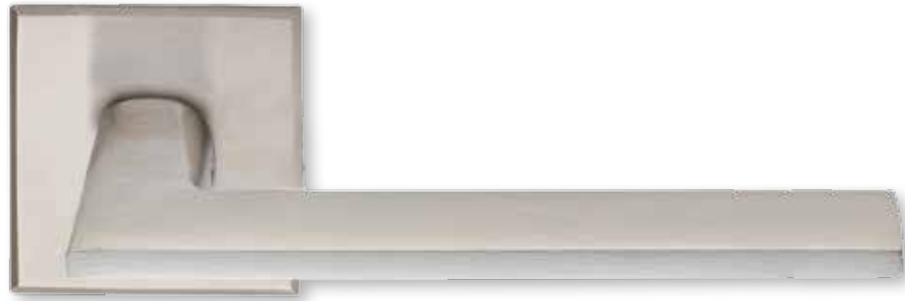

FINISHES

16 POLISHED CHROME

17 CHROME MAT

06 NICKEL MAT

85 DARK BRONZE

2116

MATERIAL

ZAMAK