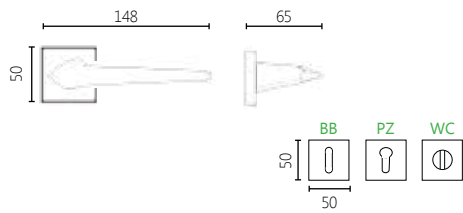

DIMENSIONS

04 ROSETTE HANDLE