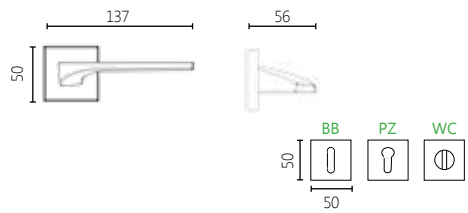

DIMENSIONS

04 ROSETTE HANDLE