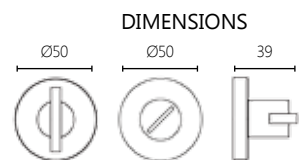

1861

FINISHES
06 NICKEL MAT 85 DARK BRONZE