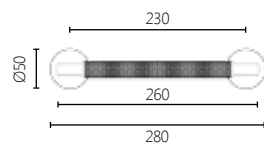

MATERIAL

BRASS

DIMENSIONS

FINISHES