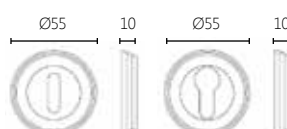

16 POLISHED CHROME 17 CHROME MAT 06 NICKEL MAT

09 POLISHED ORO 10 ORO MAT 04 BRONZE 13 COPPER MAT 85 DARK BRONZE 86 BLACK SOFT TOUCH 87 WHITE SOFT TOUCH

102

BB

PZ

MATERIAL

BRASS

DIMENSIONS