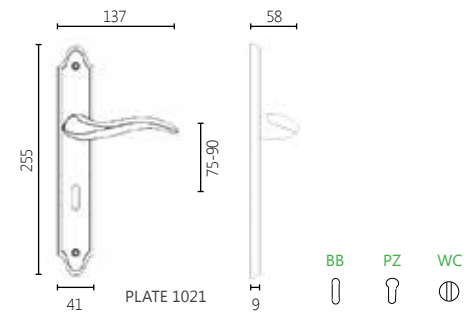

271

MATERIAL

BRASS

DIMENSIONS

04 ROSETTE HANDLE

01 PLATE HANDLE

FINISHES

16 POLISHED CHROME