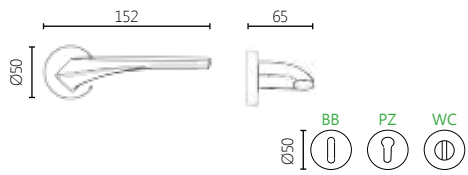

DIMENSIONS

04 ROSETTE HANDLE