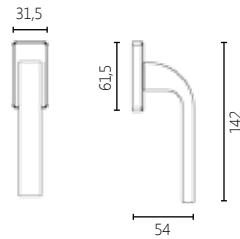

DK DRY KEEP WINDOW HANDLE