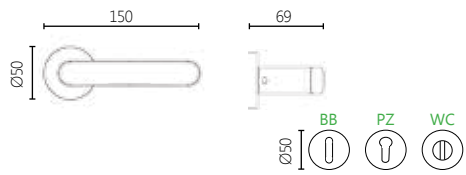

SOFT TOUCH

2261

MATERIAL

ZAMAK

DIMENSIONS

04 ROSETTE HANDLE

DK DRY KEEP WINDOW HANDLE

18 NARROW SECURITY ROSETTE HANDLE