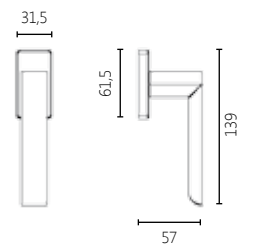

MATERIAL
BRASS

FINISHES
16 POLISHED CHROME 17 CHROME MAT 06 NICKEL MAT 85 DARK BRONZE

302