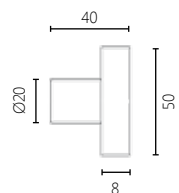

FINISHES

16 POLISHED CHROME

06 NICKEL MAT

85 DARK BRONZE

383