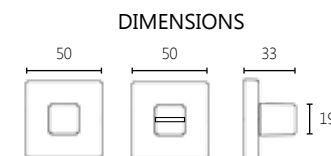

1836

FINISHES
09 POLISHED ORO 10 ORO MAT 04 BRONZE 13 COPPER MAT 85 DARK BRONZE 86 BLACK **SOFT TOUCH** 87 WHITE **SOFT TOUCH**