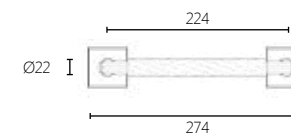

MATERIAL

BRASS

DIMENSIONS