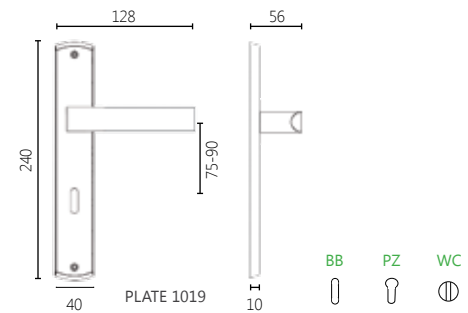

362

MATERIAL

BRASS

DIMENSIONS

04 ROSETTE HANDLE

DK DRY KEEP WINDOW HANDLE

01 PLATE HANDLE

FINISHES