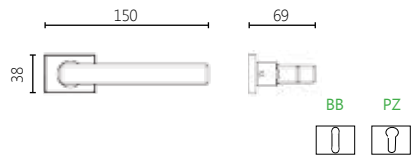

DIMENSIONS

04 ROSETTE HANDLE