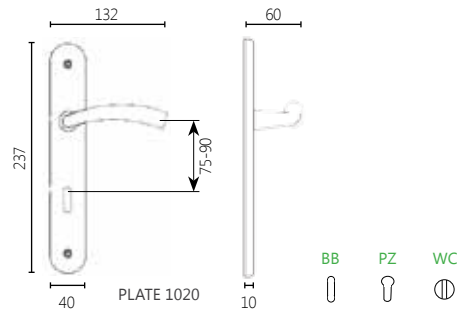

18 NARROW SECURITY ROSETTE HANDLE

01 PLATE HANDLE