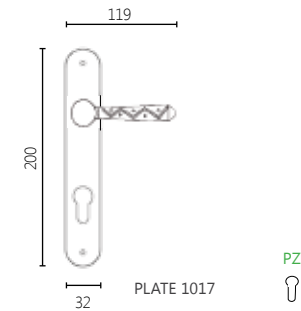

17 PLATE HANDLE

FINISHES

09 POLISHED ORO

04 BRONZE

20 NICKEL ANTIQUE

118