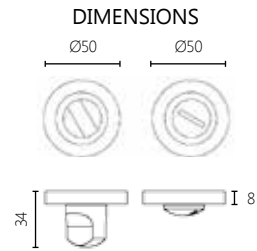

MATERIAL
 BRASS

DIMENSIONS

FINISHES

17 CHROME MAT 06 NICKEL MAT 10 ORO MAT 04 BRONZE

WC Locks

100

FINISHES

16 POLISHED CHROME 17 CHROME MAT 0616 NICKEL MAT/ POLISHED CHROME