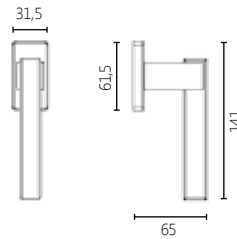

2196

MATERIAL

CRYSTAL

DIMENSIONS

04 ROSETTE HANDLE

DK DRY KEEP WINDOW HANDLE

FINISHES

16 POLISHED CHROME