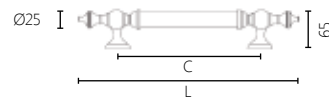

* Customized Dimensions

L	C
310mm	195mm
345mm	230mm

MATERIAL

BRASS

DIMENSIONS

FINISHES

1009 ORO MAT/ POLISHED ORO

04 BRONZE