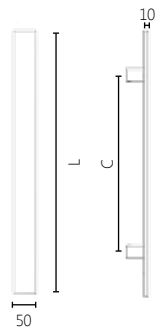

DIMENSIONS

FINISHES

33 ANODIZING INOX

18 INOX MAT