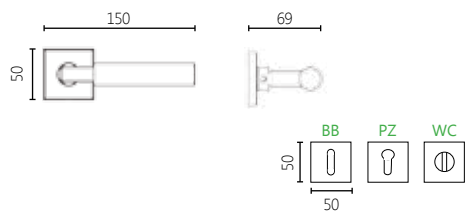

DIMENSIONS

04 ROSETTE HANDLE