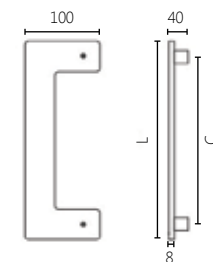

MATERIAL

SS 304

DIMENSIONS