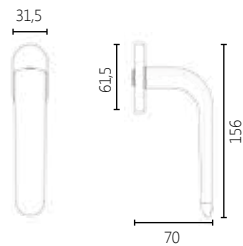

DK DRY KEEP WINDOW HANDLE