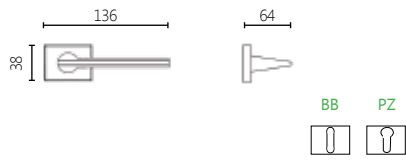

DIMENSIONS

04 ROSETTE HANDLE