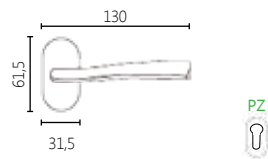

18 NARROW SECURITY ROSETTE HANDLE