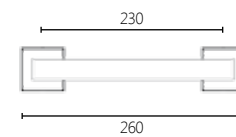

MATERIAL

BRASS

DIMENSIONS

FINISHES