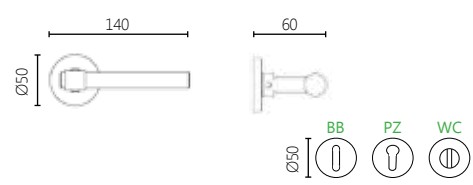

85 DARK BRONZE

2321

MATERIAL

BRASS

DIMENSIONS

04 ROSETTE HANDLE

DK DRY KEEP WINDOW HANDLE

01 PLATE HANDLE