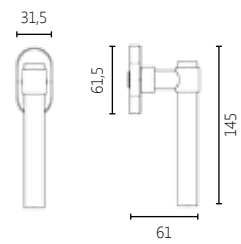

MATERIAL
BRASS

FINISHES
16 POLISHED CHROME 06 NICKEL MAT 09 POLISHED ORO 85 DARK BRONZE

362