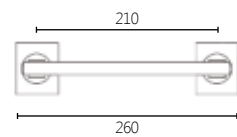

85 DARK BRONZE

346

* Customized Dimensions

MATERIAL

BRASS

DIMENSIONS

FINISHES

0616 NICKEL MAT/ POLISHED CHROME