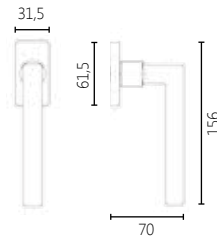

2296

MATERIAL

ZAMAK

DIMENSIONS

04 ROSETTE HANDLE

DK DRY KEEP WINDOW HANDLE

FINISHES

17 CHROME MAT