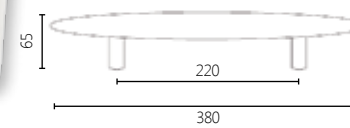

FINISHES

18 INOX MAT

2361