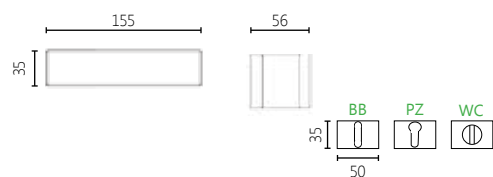

SQUARE

2566

MATERIAL

BRASS

DIMENSIONS

04 ROSETTE HANDLE

FINISHES

0686 NICKEL MAT/ BLACK