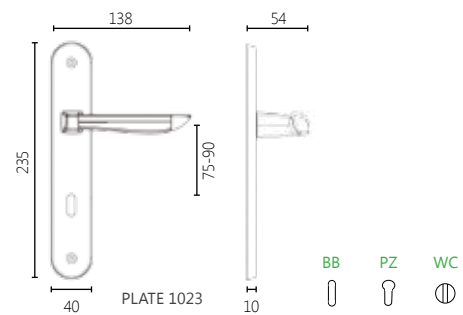

18 NARROW SECURITY ROSETTE HANDLE

01 PLATE HANDLE

FINISHES

17 CHROME MAT

06 NICKEL MAT

86 BLACK