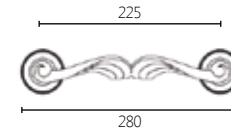

1009 ORO MAT/ POLISHED ORO

04 BRONZE

221

MATERIAL

BRASS

DIMENSIONS

FINISHES

09 POLISHED ORO