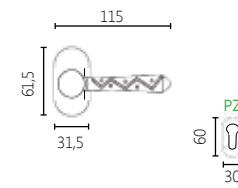

261

MATERIAL

BRASS

DIMENSIONS

04 ROSETTE HANDLE

18 NARROW ROSETTE HANDLE

DK DRY KEEP WINDOW HANDLE

01 PLATE HANDLE