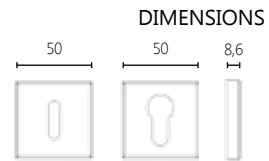

FINISHES

16 POLISHED CHROME 17 CHROME MAT 06 NICKEL MAT

09 POLISHED ORO 10 ORO MAT 04 BRONZE 13 COPPER MAT 85 DARK BRONZE 86 BLACK **SOFT TOUCH** 87 WHITE **SOFT TOUCH**

1100