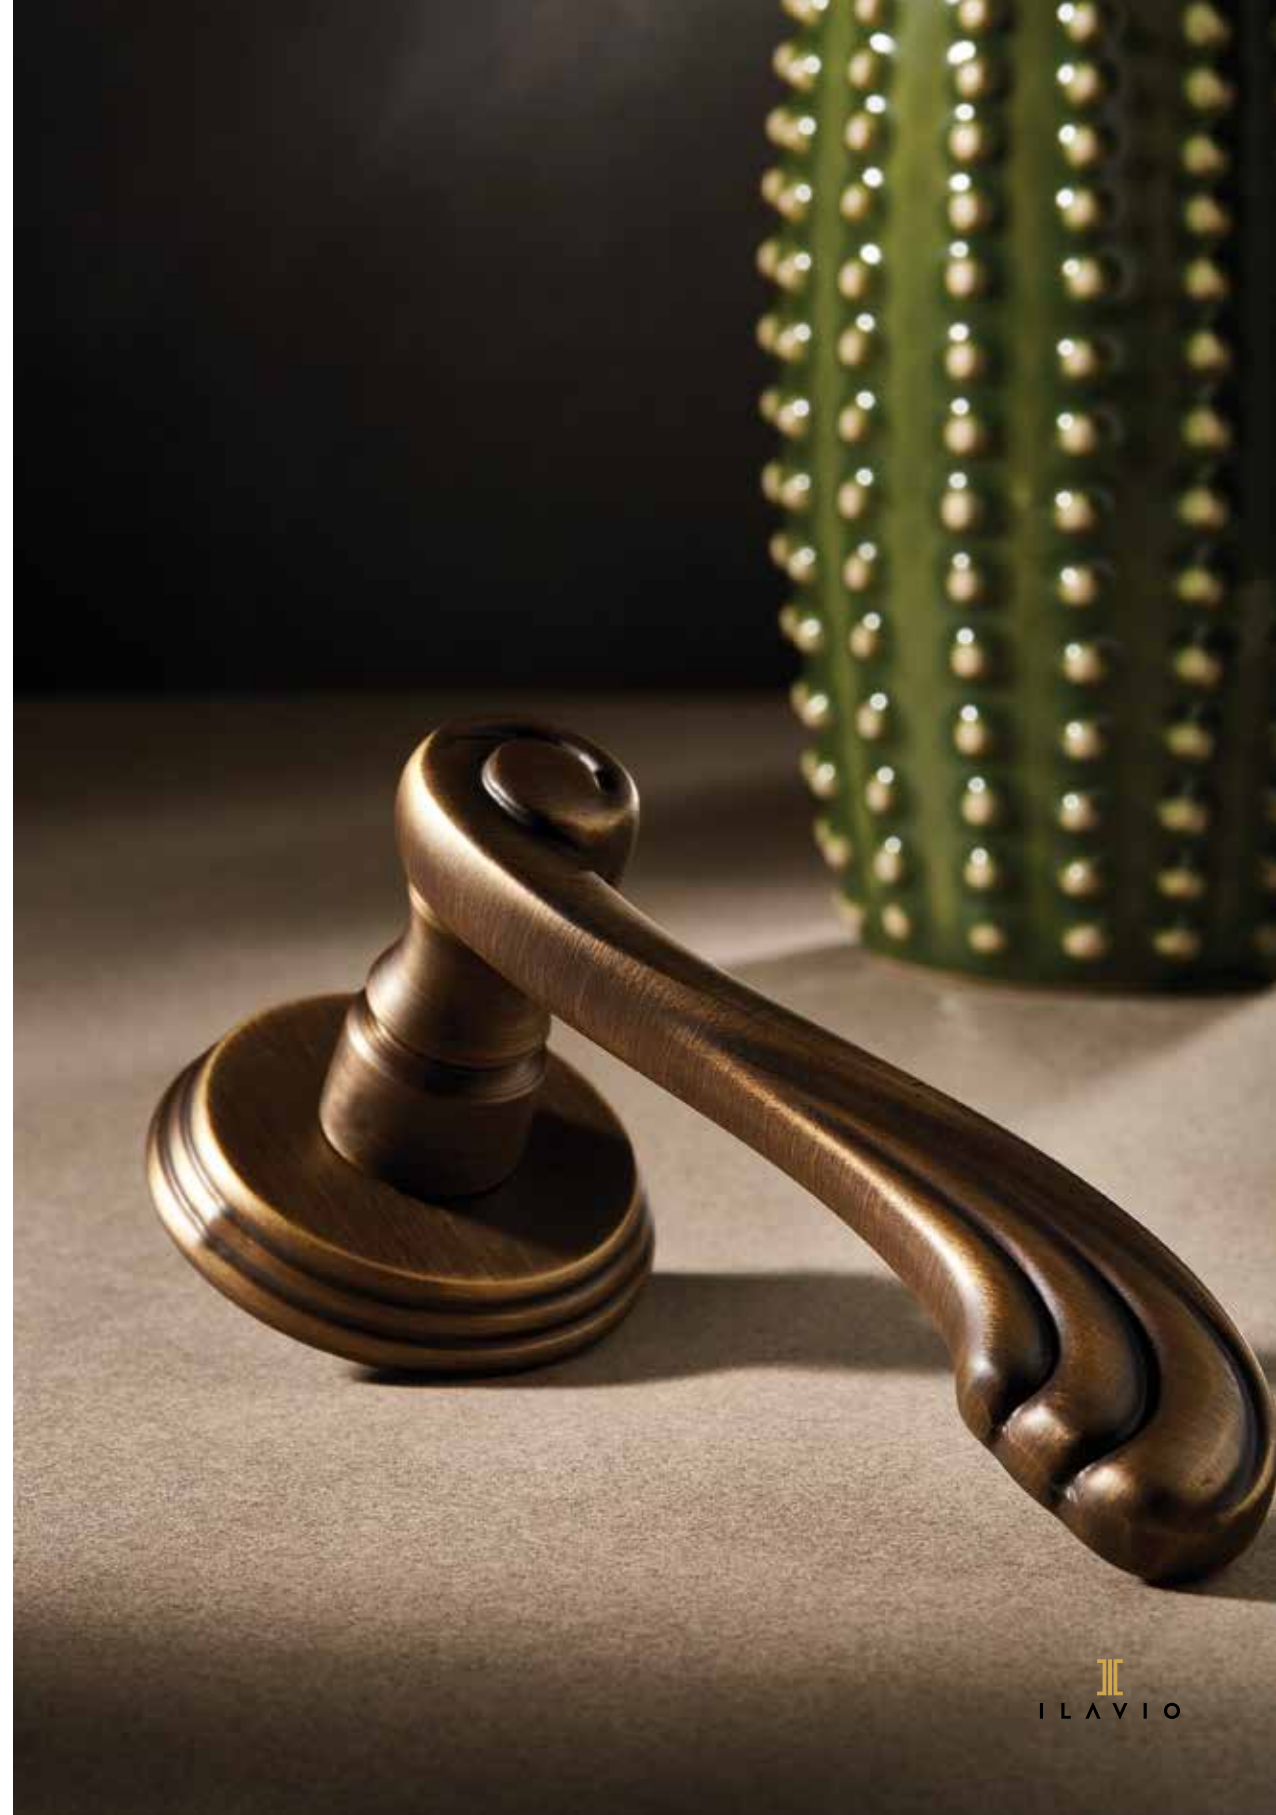

221

MATERIAL

BRASS

DIMENSIONS

FINISHES

06 NICKEL MAT

09 POLISHED ORO

10 ORO MAT

04 BRONZE

20 NICKEL ANTIQUE