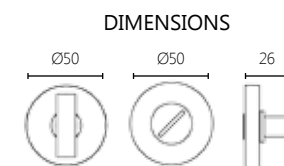

1851

FINISHES
06 NICKEL MAT 85 DARK BRONZE