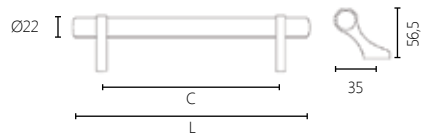

185

* Customized Dimensions

L	C
271mm	205mm
296mm	230mm

MATERIAL

BRASS

DIMENSIONS

FINISHES

298