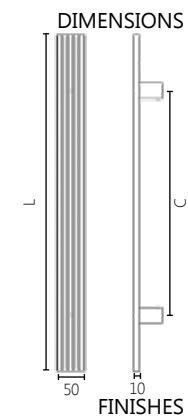

3040

BACK
to
BACK

L	C
600mm	400mm

MATERIAL
BRASS

06 NICKEL MAT 85 DARK BRONZE

* Customized Dimensions up to 1000mm

3021

3111