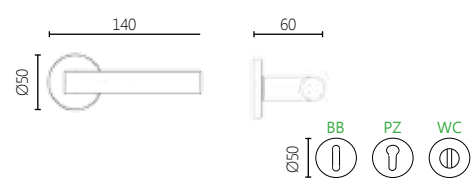

DIMENSIONS

04 ROSETTE HANDLE