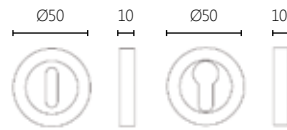

FINISHES

16 POLISHED CHROME 17 CHROME MAT 0616 NICKEL MAT/ POLISHED CHROME

06 NICKEL MAT 09 POLISHED ORO 10 ORO MAT 1009 ORO MAT/ POLISHED ORO 0409 BRONZE/ POLISHED ORO 04 BRONZE