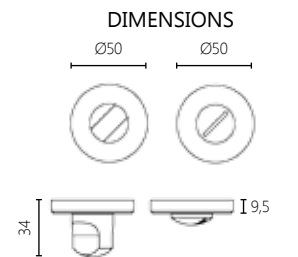

1821

FINISHES

16 POLISHED CHROME 17 CHROME MAT 06 NICKEL MAT

09 POLISHED ORO 10 ORO MAT 04 BRONZE 13 COPPER MAT 85 DARK BRONZE 86 BLACK **SOFT TOUCH** 87 WHITE **SOFT TOUCH**