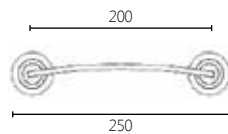

MATERIAL

BRASS

DIMENSIONS