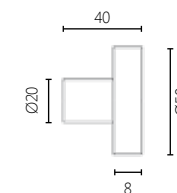

FINISHES

16 POLISHED CHROME

06 NICKEL MAT

85 DARK BRONZE