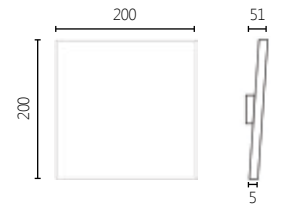

MATERIAL

SS 304

DIMENSIONS