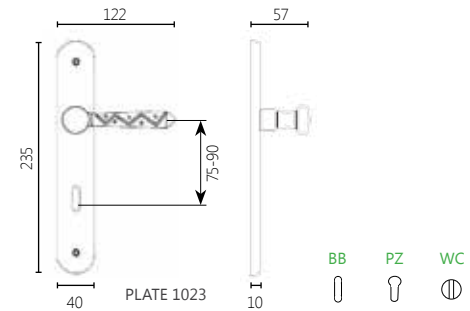

261

MATERIAL

BRASS

DIMENSIONS

04 ROSETTE HANDLE

18 NARROW ROSETTE HANDLE

DK DRY KEEP WINDOW HANDLE

01 PLATE HANDLE