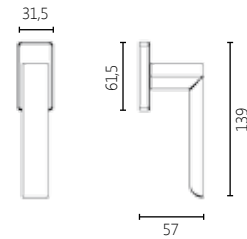

362

MATERIAL

BRASS

DIMENSIONS

04 ROSETTE HANDLE

DK DRY KEEP WINDOW HANDLE

01 PLATE HANDLE

FINISHES