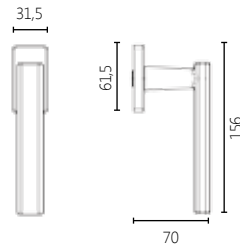

DK DRY KEEP WINDOW HANDLE