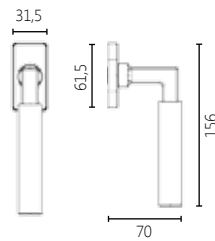

DK DRY KEEP WINDOW HANDLE