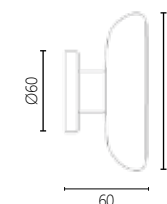

MATERIAL

SS 304

DIMENSIONS