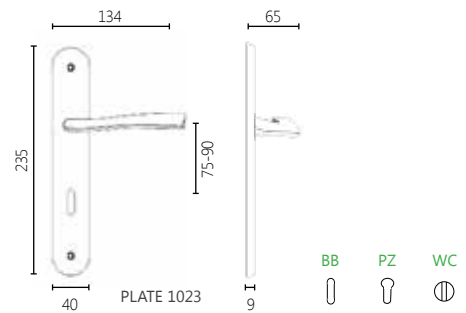

18 NARROW SECURITY ROSETTE HANDLE

01 PLATE HANDLE