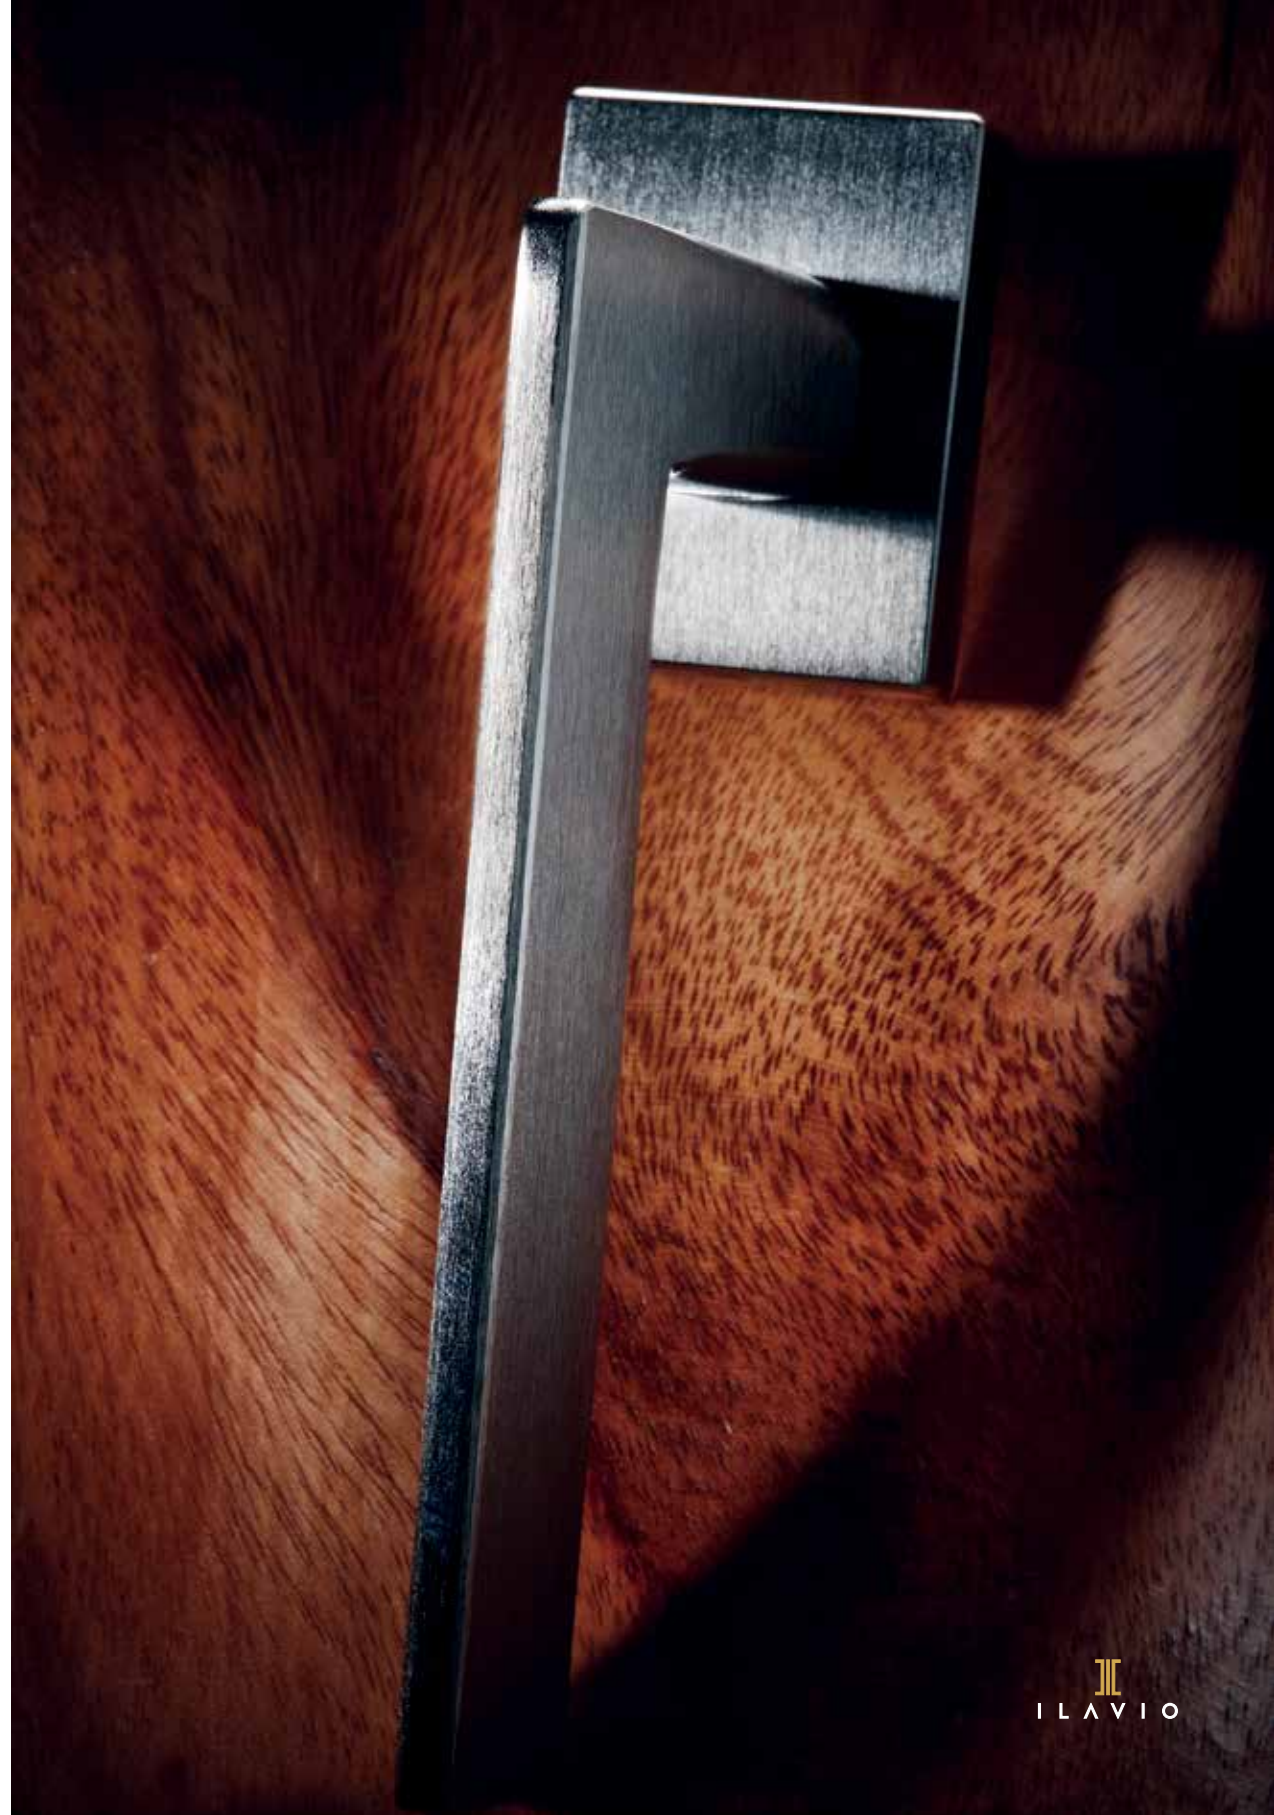

2118

MATERIAL

ZAMAK

DIMENSIONS

04 ROSETTE HANDLE

FINISHES

06 NICKEL MAT

17 CHROME MAT