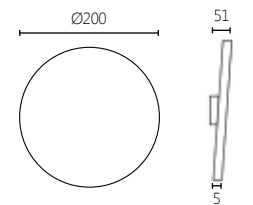

MATERIAL

SS 304

DIMENSIONS