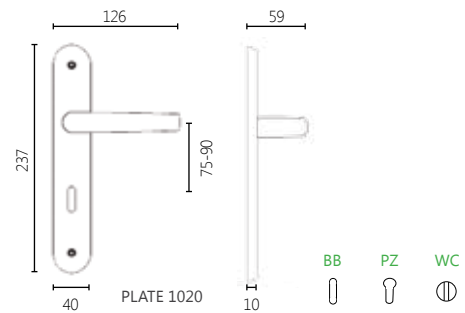

01 PLATE HANDLE