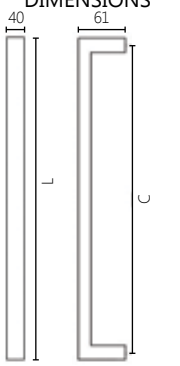

06 NICKEL MAT 85 DARK BRONZE

3200

L	C
600mm	580mm
800mm	780mm
1000mm	980mm
1200mm	1180mm

MATERIAL

 BRASS

DIMENSIONS

FINISHES

06 NICKEL MAT