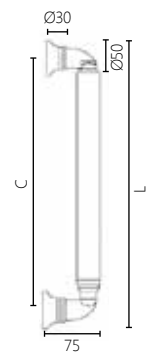

BACK
to
BACK

MATERIAL

DIMENSIONS

FINISHES

L	C
280mm	230mm
410mm	360mm
600mm	550mm
800mm	750mm

* Customized Dimensions

0616 NICKEL MAT/ POLISHED CHROME

1009 ORO MAT/ POLISHED ORO

0409 BRONZE/ ORO

182

Ø30