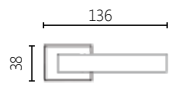

Rosette 38mm

2038

MATERIAL

ZAMAK

DIMENSIONS

04 ROSETTE HANDLE

FINISHES

06 NICKEL MAT