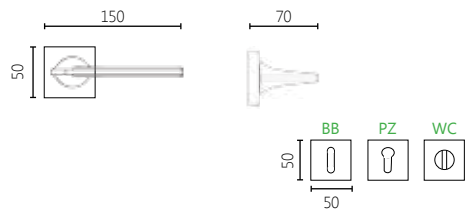

ZAMAK

DIMENSIONS

04 ROSETTE HANDLE

FINISHES

16 POLISHED CHROME

06 NICKEL MAT

86 BLACK

2386