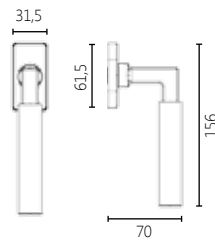

06 NICKEL MAT

2284

MATERIAL

BRASS

DIMENSIONS

04 ROSETTE HANDLE

DK DRY KEEP WINDOW HANDLE

FINISHES