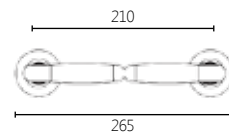

MATERIAL

BRASS

DIMENSIONS