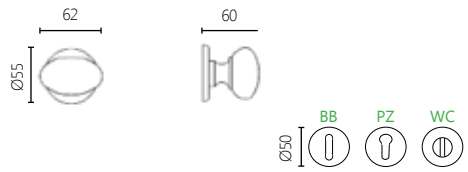

BRASS

DIMENSIONS

04 ROSETTE HANDLE

01 PLATE HANDLE

FINISHES

150

2241

MATERIAL