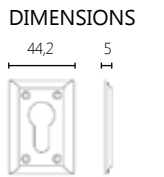

MATERIAL

BRASS

FINISHES

16 POLISHED CHROME 06 NICKEL MAT 09 POLISHED ORO 10 ORO MAT 04 BRONZE

461