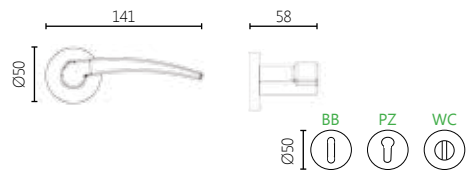

06 NICKEL MAT

85 DARK BRONZE

2131

MATERIAL

ZAMAK

DIMENSIONS

04 ROSETTE HANDLE

18 NARROW SECURITY ROSETTE HANDLE