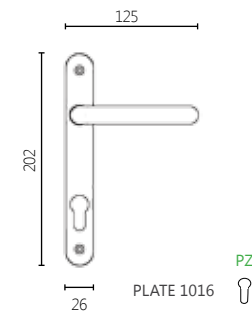

16 PLATE HANDLE