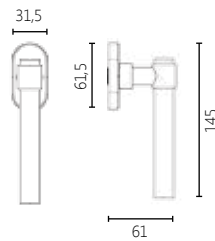

DK DRY KEEP WINDOW HANDLE