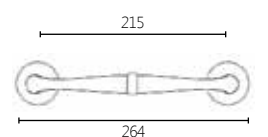

18 INOX MAT

2361

MATERIAL

ZAMAK

DIMENSIONS

FINISHES

0616 NICKEL MAT/ POLISHED CHROME

1009 ORO MAT/ POLISHED ORO