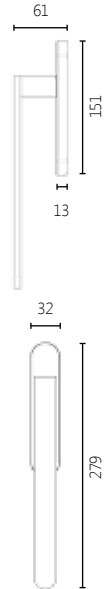

DIMENSIONS

FINISHES

18 INOX MAT 86 BLACK 87 WHITE

SOFT TOUCH

SOFT TOUCH

2145

MATERIAL
BRASS

DIMENSIONS