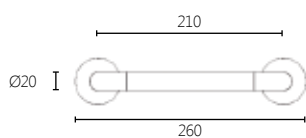

85 DARK BRONZE

163

* Customized Dimensions

MATERIAL

ZAMAK

DIMENSIONS

FINISHES

0616 NICKEL MAT/ POLISHED CHROME