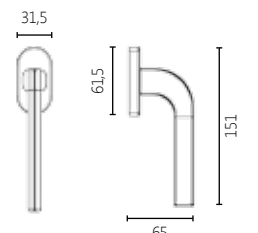

MATERIAL
ZAMAK