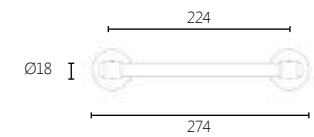

2411

MATERIAL

BRASS

DIMENSIONS

FINISHES

06 NICKEL MAT

85 DARK BRONZE

2412

MATERIAL

BRASS

DIMENSIONS

FINISHES

06 NICKEL MAT

85 DARK BRONZE

2181

* Customized Dimensions

MATERIAL

BRASS

DIMENSIONS

FINISHES

16 POLISHED CHROME

17 CHROME MAT

06 NICKEL MAT

85 DARK BRONZE

2321

* Customized Dimensions

MATERIAL

BRASS

DIMENSIONS

FINISHES

16 POLISHED CHROME

17 CHROME MAT

06 NICKEL MAT

85 DARK BRONZE