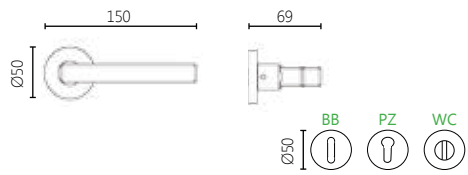

DIMENSIONS

04 ROSETTE HANDLE