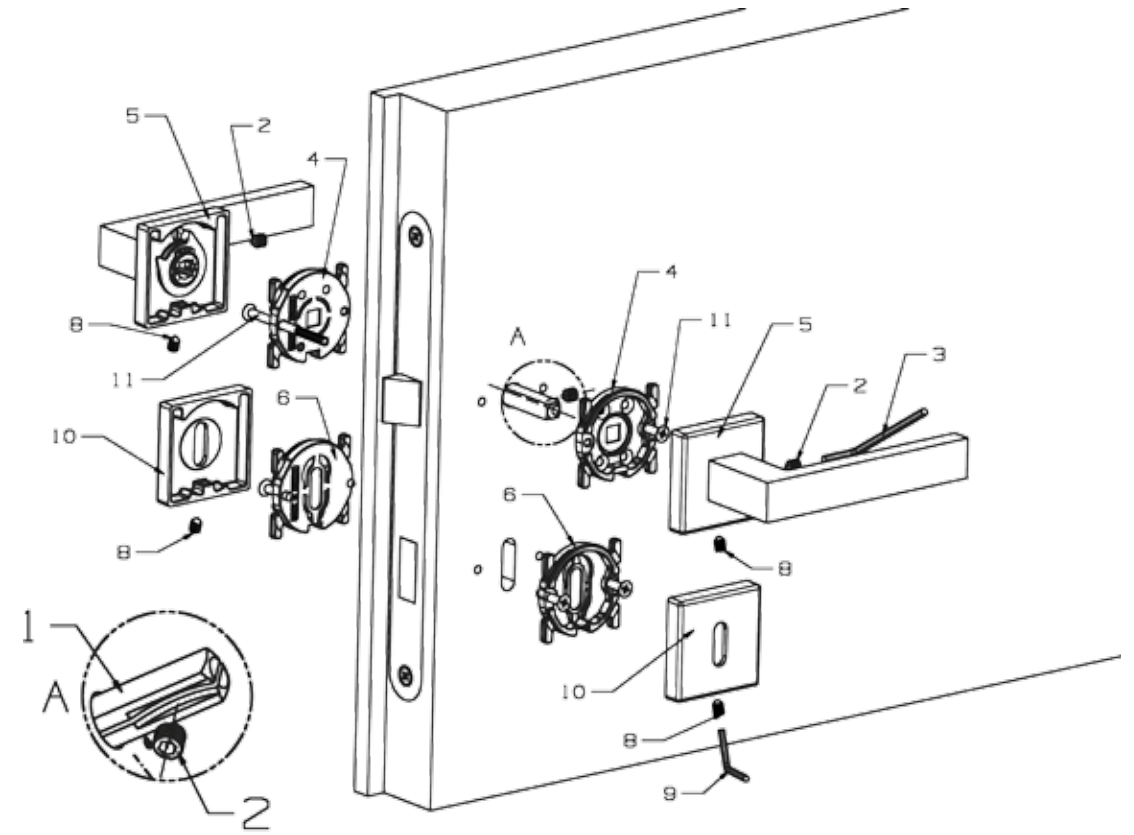

ASSEMBLY INSTRUCTIONS

DOOR HANDLE WITH SQUARE ROSETTE