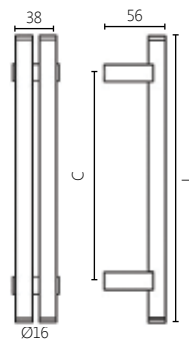

L	C
400mm	250mm
600mm	400mm
800mm	600mm
1000mm	800mm
1200mm	1000mm

MATERIAL

SS 304

DIMENSIONS