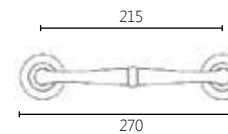

MATERIAL

BRASS

DIMENSIONS