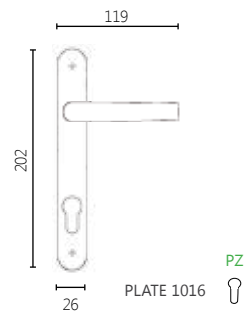

16 PLATE HANDLE