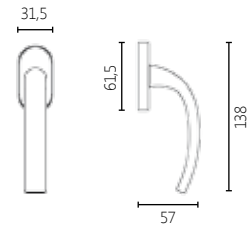

128

302

MATERIAL

ZAMAK

DIMENSIONS

04 ROSETTE HANDLE

18 NARROW SECURITY ROSETTE HANDLE

DK DRY KEEP WINDOW HANDLE