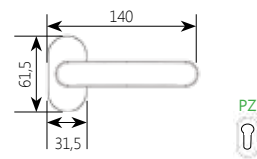

SOFT TOUCH

2261

MATERIAL

ZAMAK

DIMENSIONS

04 ROSETTE HANDLE

DK DRY KEEP WINDOW HANDLE

18 NARROW SECURITY ROSETTE HANDLE