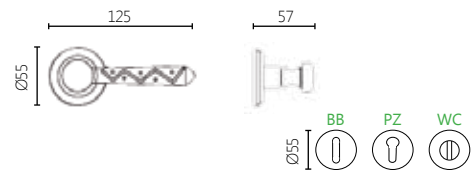

261

MATERIAL

BRASS

DIMENSIONS

04 ROSETTE HANDLE

18 NARROW ROSETTE HANDLE

DK DRY KEEP WINDOW HANDLE

01 PLATE HANDLE