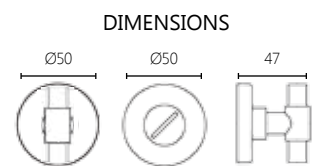

1841

FINISHES
06 NICKEL MAT 85 DARK BRONZE