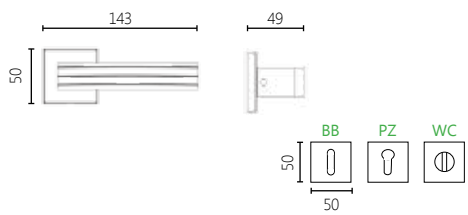

DIMENSIONS

04 ROSETTE HANDLE