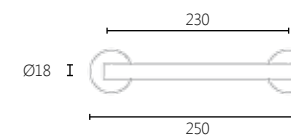

2411

MATERIAL

BRASS

DIMENSIONS

FINISHES

06 NICKEL MAT

85 DARK BRONZE

2412

MATERIAL

BRASS

DIMENSIONS

FINISHES

06 NICKEL MAT

85 DARK BRONZE

2181

* Customized Dimensions

MATERIAL

BRASS

DIMENSIONS

FINISHES

16 POLISHED CHROME

17 CHROME MAT

06 NICKEL MAT

85 DARK BRONZE

2321

* Customized Dimensions

MATERIAL

BRASS

DIMENSIONS

FINISHES

16 POLISHED CHROME

17 CHROME MAT

06 NICKEL MAT

85 DARK BRONZE