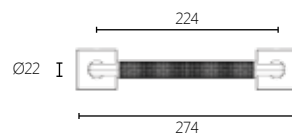

MATERIAL

BRASS

DIMENSIONS

FINISHES