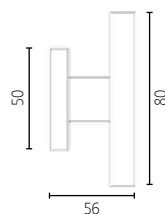

352

BACK to BACK

MATERIAL

ZAMAK

DIMENSIONS

FINISHES

06 NICKEL MAT

86 BLACK