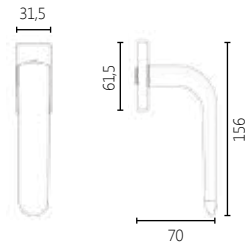

2316

MATERIAL

ZAMAK

DIMENSIONS

04 ROSETTE HANDLE

DK DRY KEEP WINDOW HANDLE

FINISHES

16 POLISHED CHROME