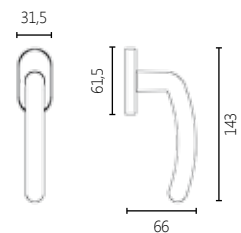

MATERIAL
ZAMAK

FINISHES
16 POLISHED CHROME 06 NICKEL MAT 09 POLISHED ORO 10 ORO MAT

2110