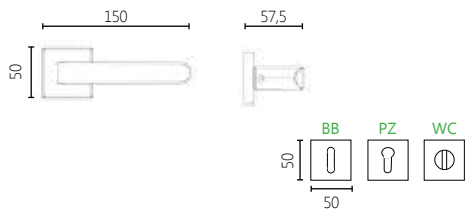

17 CHROME MAT

03 MAT GOLD PLATED

86 BLACK

2476

MATERIAL

ZAMAK

DIMENSIONS

04 ROSETTE HANDLE