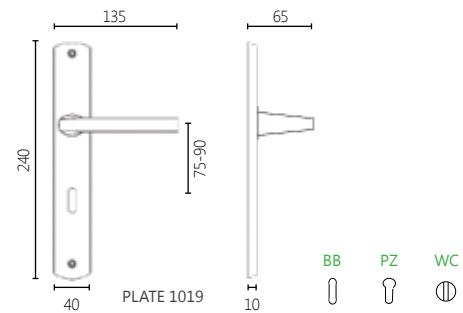

01 PLATE HANDLE

FINISHES

16 POLISHED CHROME

06 NICKEL MAT

09 POLISHED ORO

85 DARK BRONZE