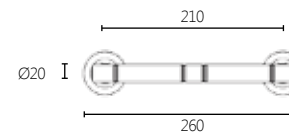

MATERIAL

BRASS

DIMENSIONS