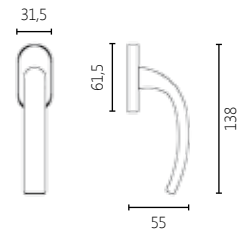

MATERIAL
ZAMAK

FINISHES
06 NICKEL MAT 10 ORO MAT 04 BRONZE 86 BLACK **SOFT TOUCH**

2081