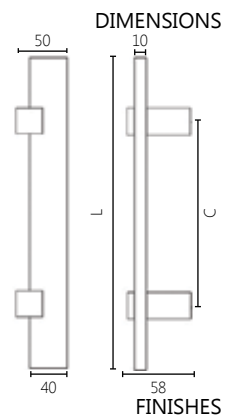

BRASS

DIMENSIONS

FINISHES

06 NICKEL MAT

3110

L	C
400mm	250mm
600mm	400mm
800mm	600mm
1000mm	800mm
1200mm	1000mm
1600mm	1400mm
2000mm	1800mm

MATERIAL
SS 304

18 INOX MAT 8616 BLACK/ POLISHED CHROME 10 ORO MAT 04 BRONZE