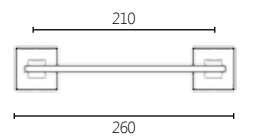

* Customized Dimensions

MATERIAL

BRASS

DIMENSIONS

FINISHES