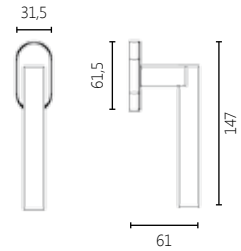

MATERIAL
BRASS

FINISHES
16 POLISHED CHROME 17 CHROME MAT 06 NICKEL MAT 85 DARK BRONZE

376