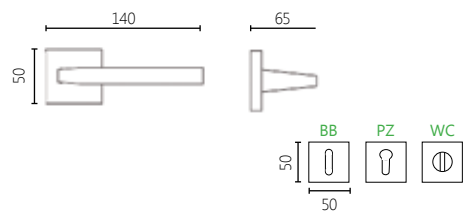

DIMENSIONS

04 ROSETTE HANDLE