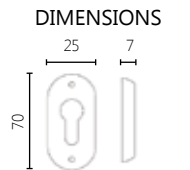

MATERIAL

BRASS

FINISHES

16 POLISHED CHROME 06 NICKEL MAT 09 POLISHED ORO 10 ORO MAT 04 BRONZE

103