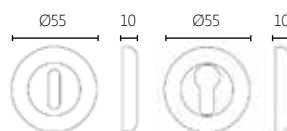

FINISHES

16 POLISHED CHROME 17 CHROME MAT 0616 NICKEL MAT/ POLISHED CHROME

06 NICKEL MAT 09 POLISHED ORO 10 ORO MAT 1009 ORO MAT/ POLISHED ORO 0409 BRONZE/ POLISHED ORO 04 BRONZE