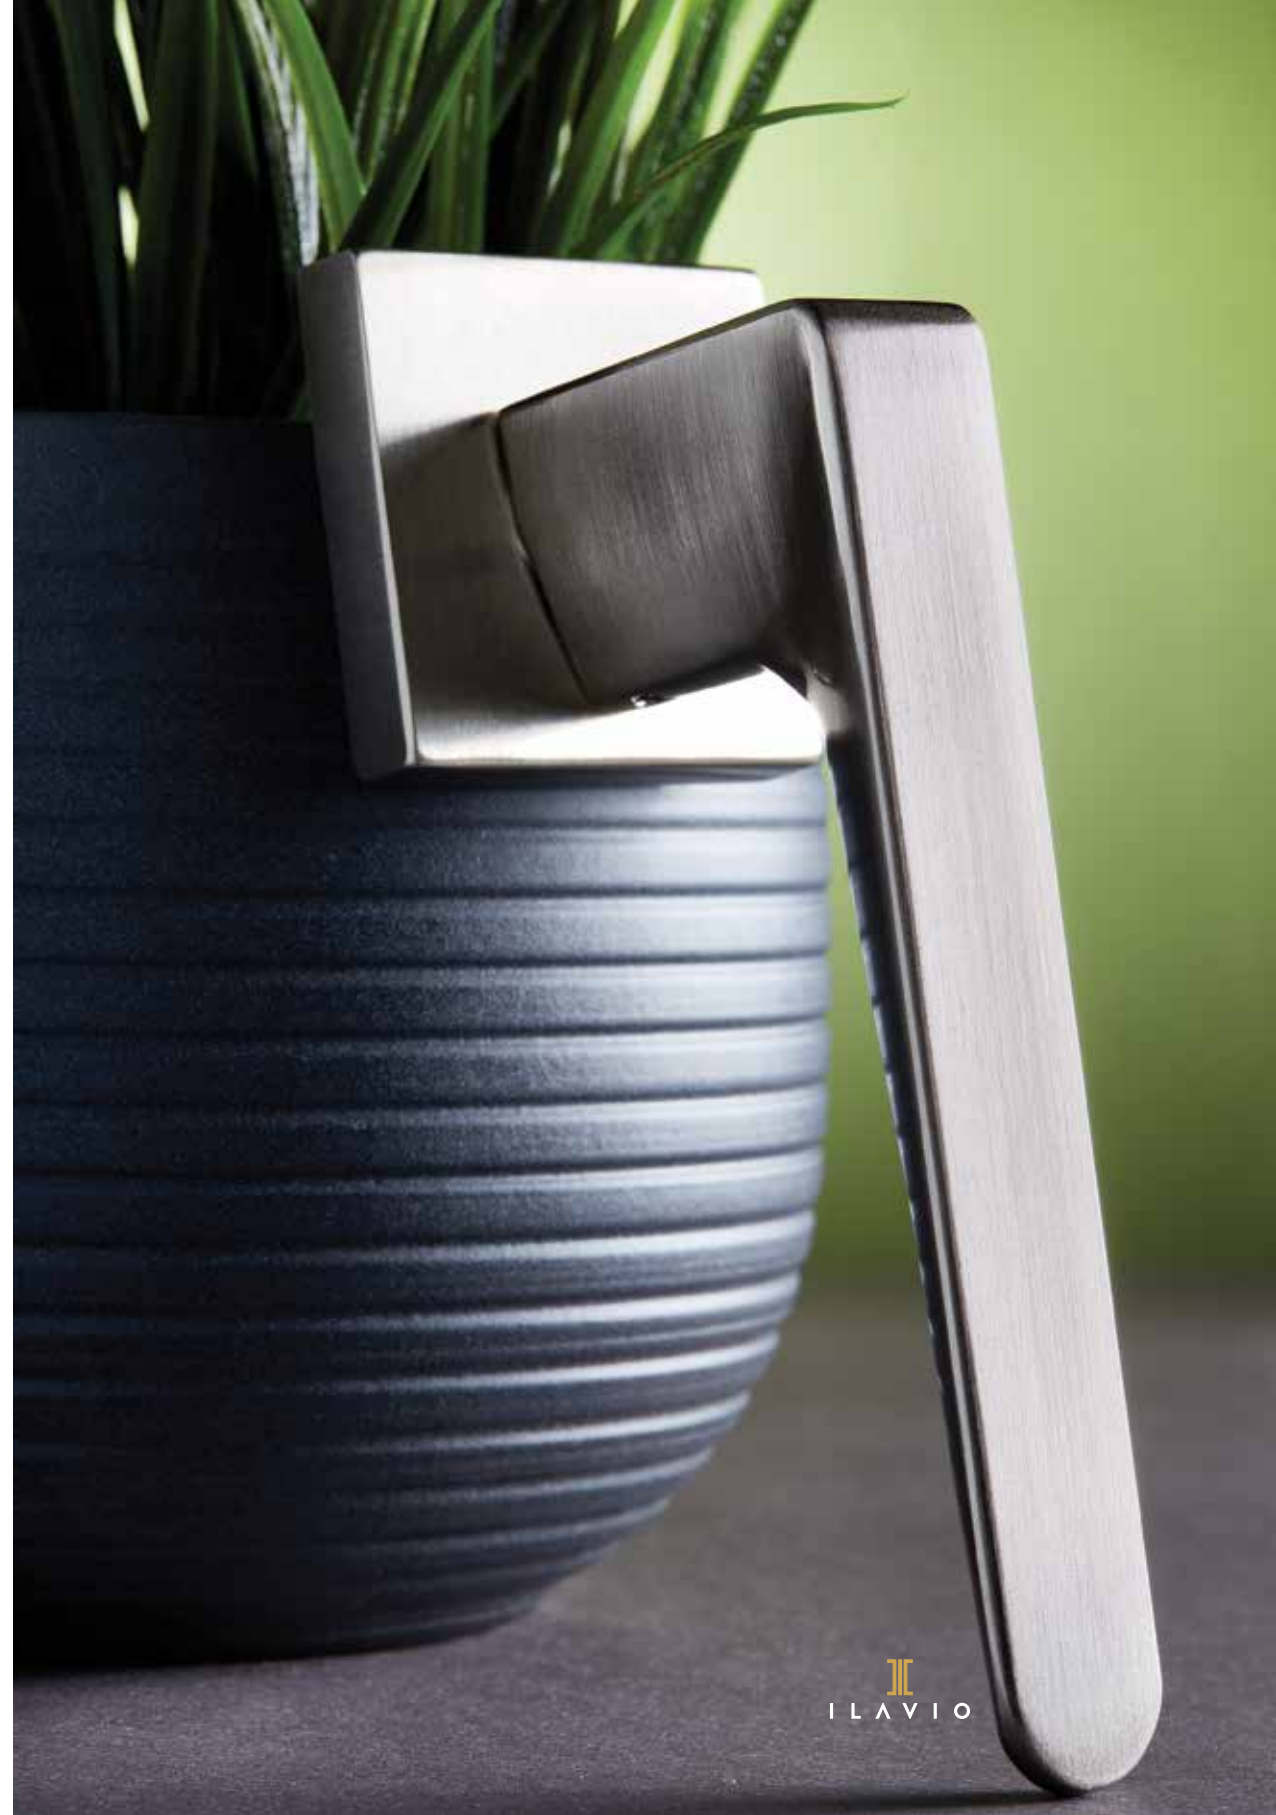

ΦΙΝΙΡΙΣΜΑ/ FINISHES

06 NICKEL MAT

17 CHROME MAT