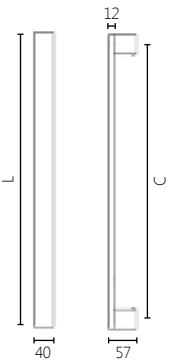

DIMENSIONS

FINISHES

33 ANODIZING INOX

18 INOX MAT

86 BLACK

* Customized Dimensions