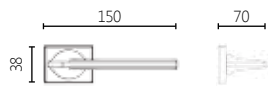

06 NICKEL MAT

2408

MATERIAL

ZAMAK

DIMENSIONS

04 ROSETTE HANDLE

FINISHES

06 NICKEL MAT