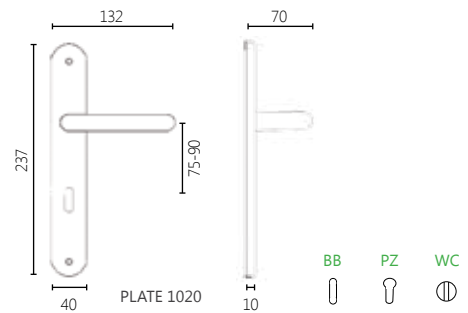

01 PLATE HANDLE