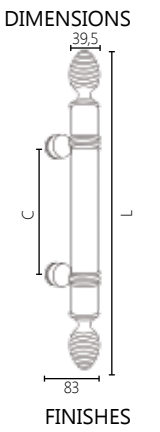

L	C
600mm	mm
800mm	mm
1000mm	mm
1200mm	mm

MATERIAL

BRASS