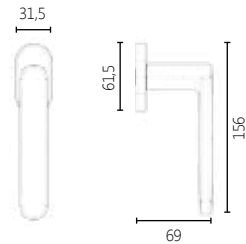

DK DRY KEEP WINDOW HANDLE