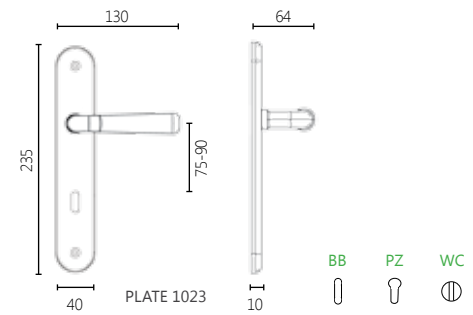

MATERIAL

BRASS

DIMENSIONS

04 ROSETTE HANDLE

DK DRY KEEP WINDOW HANDLE

01 PLATE HANDLE

FINISHES

16 POLISHED CHROME