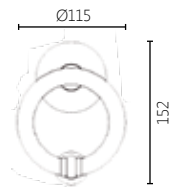

0616 NICKEL MAT/ POLISHED CHROME 1009 ORO MAT/ POLISHED ORO 0409 BRONZE/ POLISHED ORO

MATERIAL

BRASS

DIMENSIONS