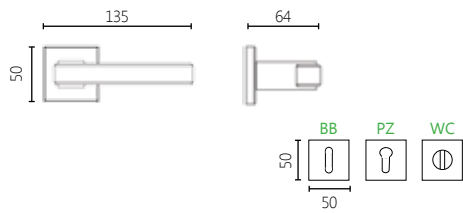

2196

MATERIAL

CRYSTAL

DIMENSIONS

04 ROSETTE HANDLE

DK DRY KEEP WINDOW HANDLE

FINISHES

16 POLISHED CHROME