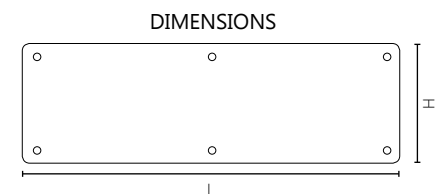

* Customized Dimensions

MATERIAL
SS 304 OR BRASS