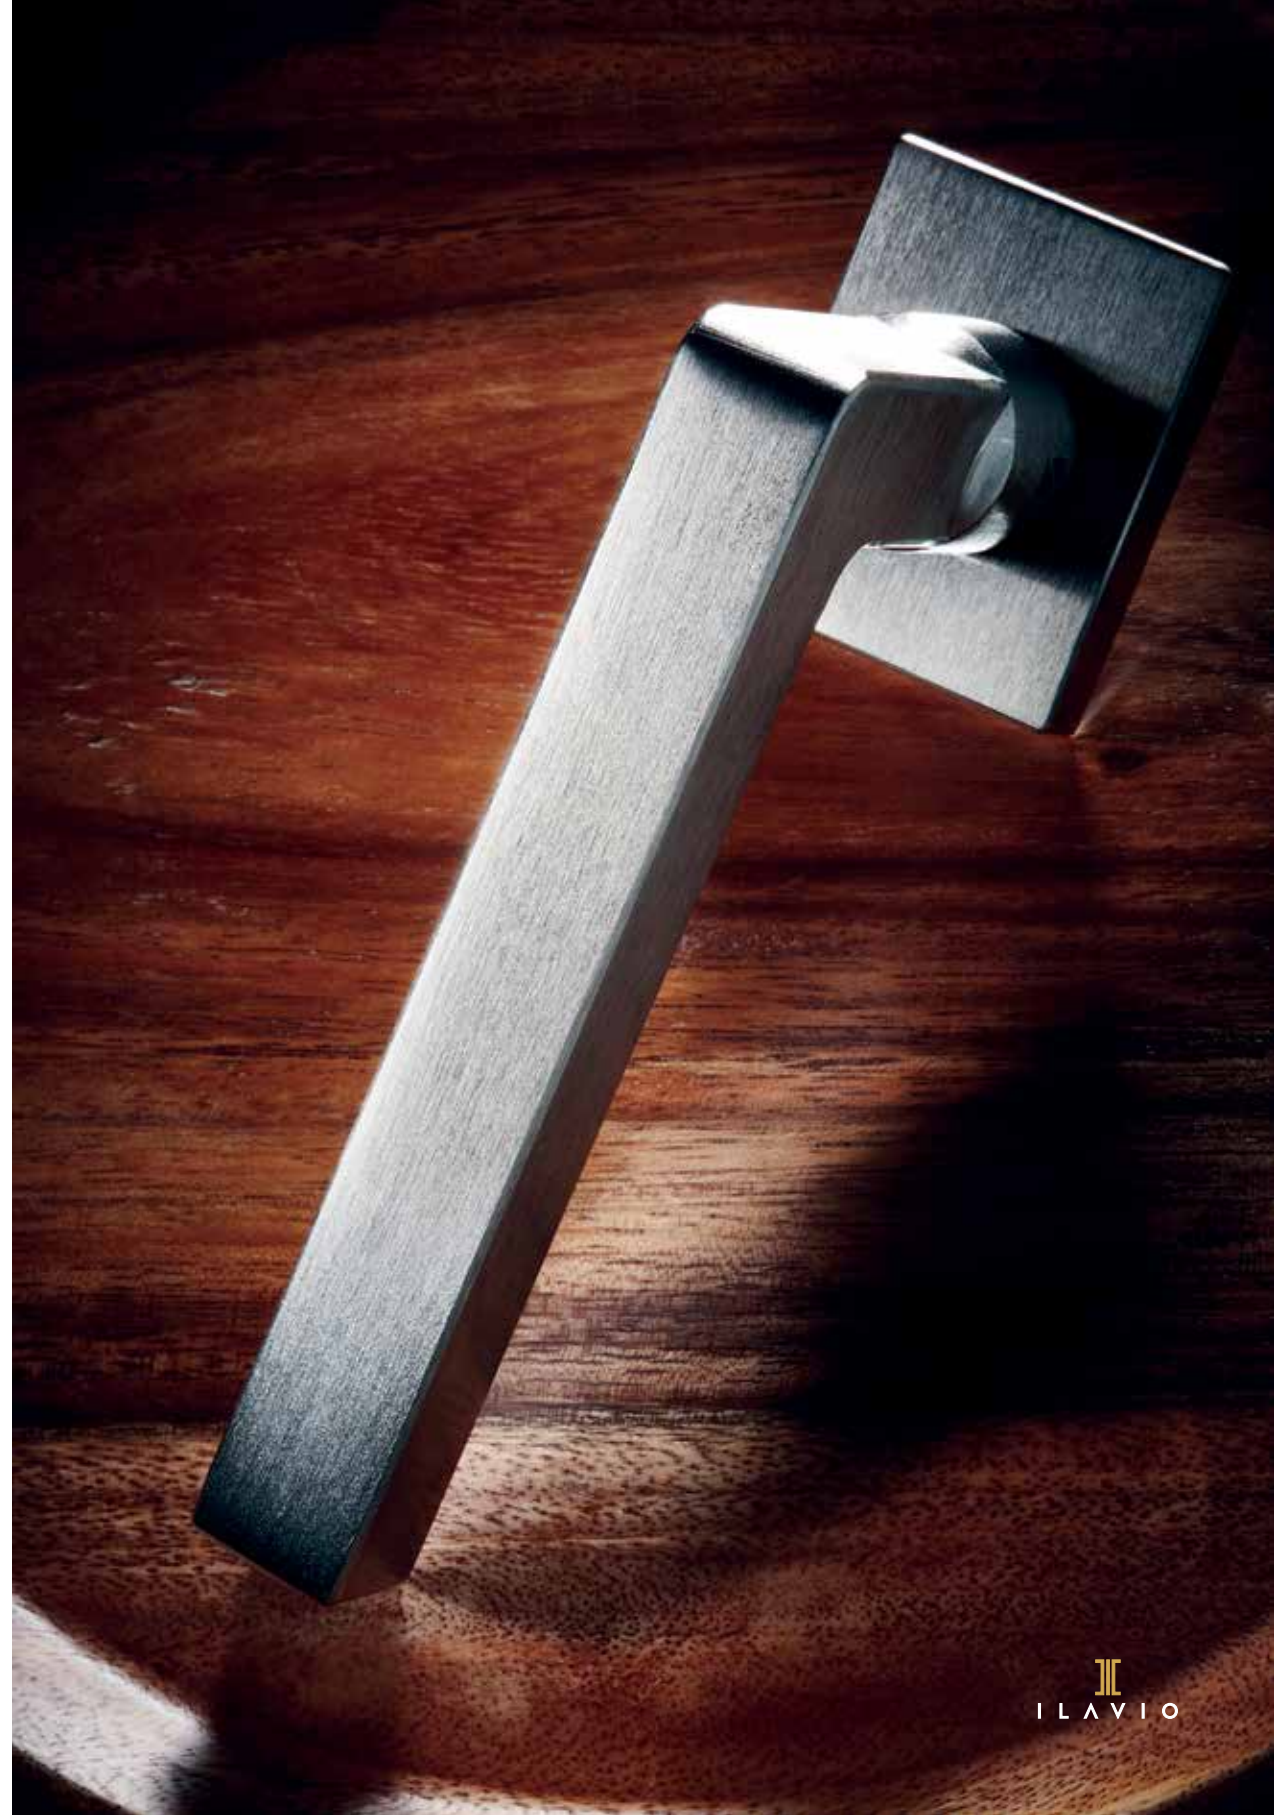

2298

MATERIAL

ZAMAK

DIMENSIONS

04 ROSETTE HANDLE

FINISHES

17 CHROME MAT

06 NICKEL MAT