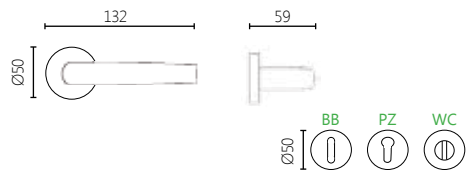

128

302

MATERIAL

ZAMAK

DIMENSIONS

04 ROSETTE HANDLE

18 NARROW SECURITY ROSETTE HANDLE

DK DRY KEEP WINDOW HANDLE