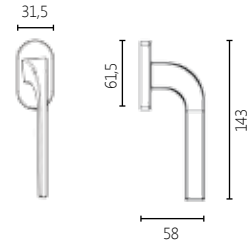

MATERIAL

ZAMAK

DIMENSIONS

04 ROSETTE HANDLE

DK DRY KEEP WINDOW HANDLE

01 PLATE HANDLE

FINISHES

17 CHROME MAT