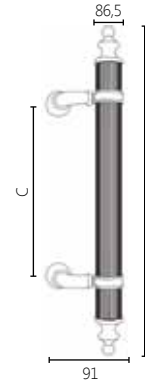

DIMENSIONS

FINISHES

50 POLISHED INOX 0409 BRONZE/ POLISHED ORO

3120

L	C
600mm	360mm
800mm	505mm
1000mm	mm
1200mm	805mm

MATERIAL

BRASS

DIMENSIONS