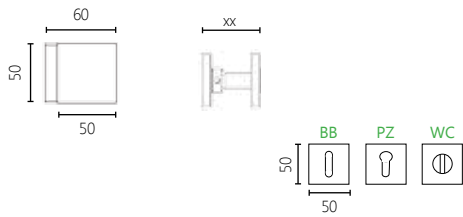

16 POLISHED CHROME

06 NICKEL MAT

85 DARK BRONZE

356

MATERIAL

ZAMAK

DIMENSIONS

04 ROSETTE HANDLE