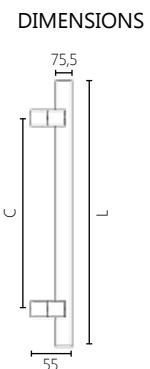

FINISHES

16 POLISHED CHROME

0618 NICKEL MAT/ INOX

04 BRONZE

3090