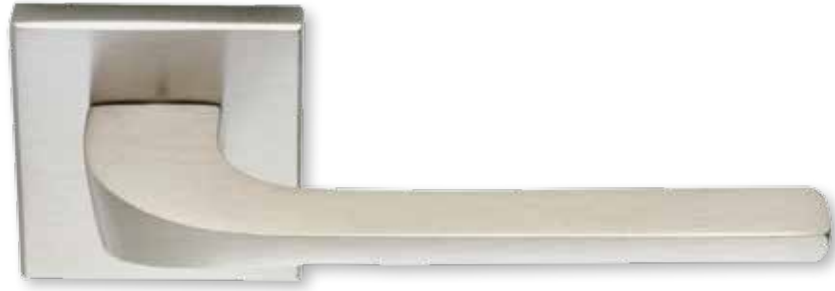

MATERIAL

ZAMAK

DIMENSIONS

04 ROSETTE HANDLE

DK DRY KEEP WINDOW HANDLE

FINISHES

17 CHROME MAT

06 NICKEL MAT