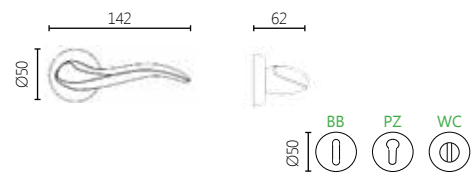

271

MATERIAL

BRASS

DIMENSIONS

04 ROSETTE HANDLE

01 PLATE HANDLE

FINISHES

16 POLISHED CHROME