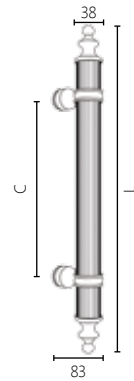

DIMENSIONS

FINISHES

50 POLISHED INOX 0409 BRONZE/ POLISHED ORO

3120

L	C
600mm	360mm
800mm	505mm
1000mm	mm
1200mm	805mm

MATERIAL

BRASS

DIMENSIONS