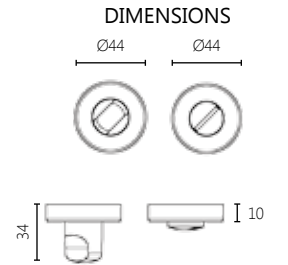

115/03

FINISHES

16 POLISHED CHROME 17 CHROME MAT 06 NICKEL MAT 09 POLISHED ORO 10 ORO MAT 04 BRONZE