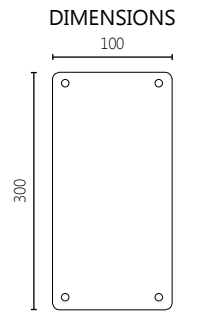

* Customized Dimensions

MATERIAL
SS 304 OR BRASS