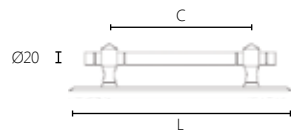

L	C
250mm	138mm
300mm	174mm
350mm	224mm

MATERIAL

BRASS

DIMENSIONS

FINISHES

0616 NICKEL MAT/ POLISHED CHROME

1009 ORO MAT/ POLISHED ORO

04 BRONZE