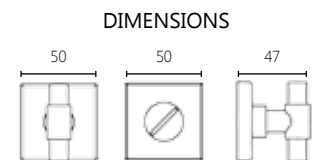

1846

FINISHES
06 NICKEL MAT 85 DARK BRONZE