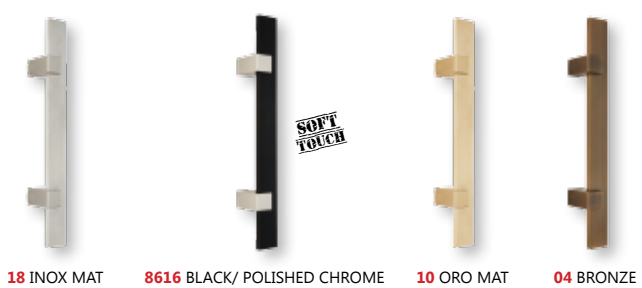

BRASS

DIMENSIONS

FINISHES

06 NICKEL MAT

3110

L	C
400mm	250mm
600mm	400mm
800mm	600mm
1000mm	800mm
1200mm	1000mm
1600mm	1400mm
2000mm	1800mm

MATERIAL
SS 304

18 INOX MAT 8616 BLACK/ POLISHED CHROME 10 ORO MAT 04 BRONZE