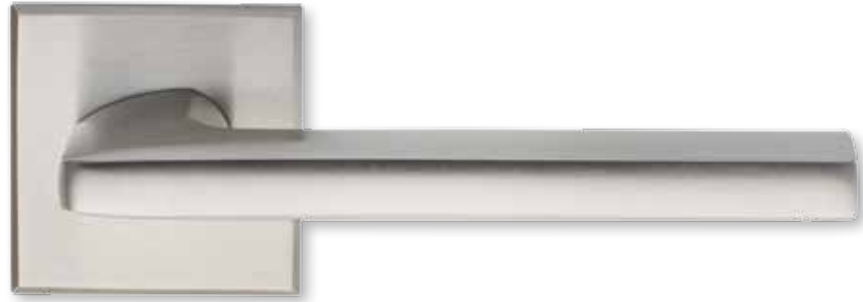

16 POLISHED CHROME

17 CHROME MAT

06 NICKEL MAT

85 DARK BRONZE

354

MATERIAL

BRASS

DIMENSIONS