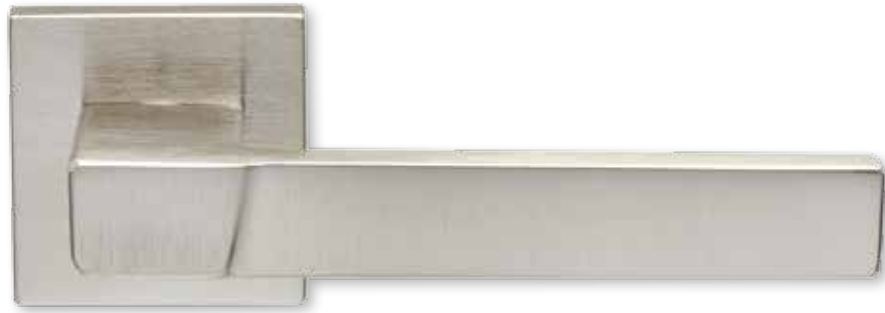

2496

MATERIAL

ZAMAK

DIMENSIONS

04 ROSETTE HANDLE

FINISHES

06 NICKEL MAT

17 CHROME MAT