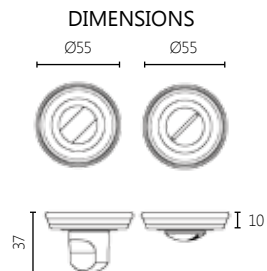

1130

FINISHES

16 POLISHED CHROME 17 CHROME MAT 0616 NICKEL MAT/ POLISHED CHROME

06 NICKEL MAT 09 POLISHED ORO 10 ORO MAT 1009 ORO MAT/ POLISHED ORO 0409 BRONZE/ POLISHED ORO 04 BRONZE