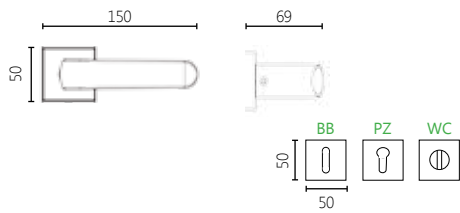

2316

MATERIAL

ZAMAK

DIMENSIONS

04 ROSETTE HANDLE

DK DRY KEEP WINDOW HANDLE

FINISHES

16 POLISHED CHROME