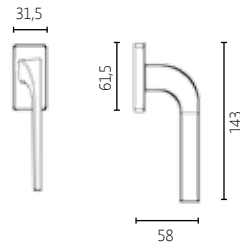

MATERIAL

ZAMAK

DIMENSIONS

04 ROSETTE HANDLE

DK DRY KEEP WINDOW HANDLE

FINISHES

17 CHROME MAT

06 NICKEL MAT