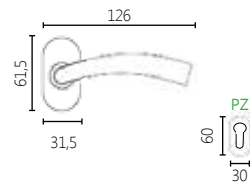

18 NARROW SECURITY ROSETTE HANDLE