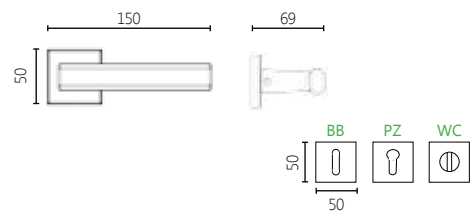

DIMENSIONS

04 ROSETTE HANDLE

DK DRY KEEP WINDOW HANDLE

FINISHES

16 POLISHED CHROME

06 NICKEL MAT

09 POLISHED ORO

ROUND