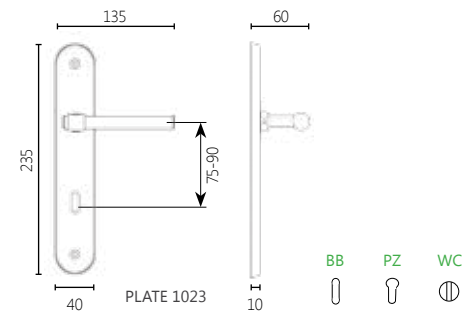

DK DRY KEEP WINDOW HANDLE

01 PLATE HANDLE

FINISHES

16 POLISHED CHROME

06 NICKEL MAT

09 POLISHED ORO

85 DARK BRONZE