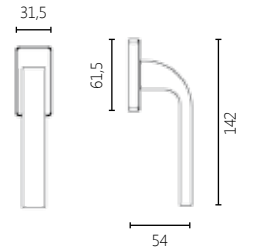

MATERIAL
ZAMAK

FINISHES
17 CHROME MAT 06 NICKEL MAT 10 ORO MAT 86 BLACK **SOFT TOUCH**

2321