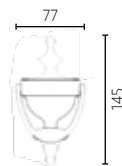

0616 NICKEL MAT/ POLISHED CHROME 1009 ORO MAT/ POLISHED ORO 0409 BRONZE/ POLISHED ORO

MATERIAL

BRASS

DIMENSIONS