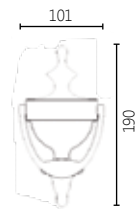

06 NICKEL MAT 85 DARK BRONZE

Door Knockers

257

0616 NICKEL MAT/ POLISHED CHROME 1009 ORO MAT/ POLISHED ORO 0409 BRONZE/ POLISHED ORO

MATERIAL

BRASS

DIMENSIONS

FINISHES