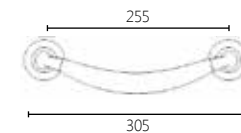

MATERIAL

BRASS

DIMENSIONS

FINISHES