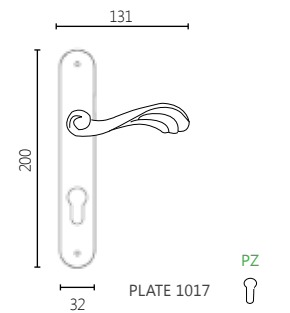

BRASS

DIMENSIONS

04 ROSETTE HANDLE

18 NARROW ROSETTE HANDLE

01 PLATE HANDLE

17 PLATE HANDLE

16 PLATE HANDLE

FINISHES