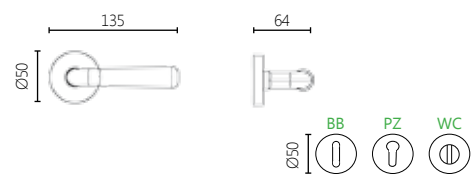

DIMENSIONS

04 ROSETTE HANDLE