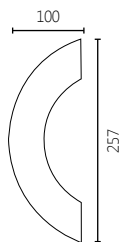

MATERIAL

SS 304

DIMENSIONS