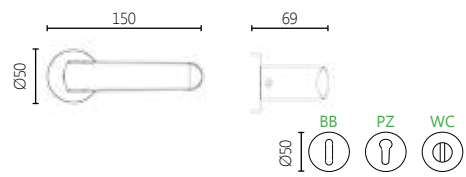

DIMENSIONS

04 ROSETTE HANDLE