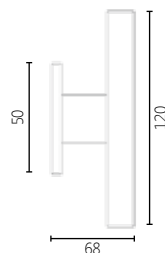

348

BACK to BACK

MATERIAL

BRASS

DIMENSIONS

FINISHES

16 POLISHED CHROME

06 NICKEL MAT