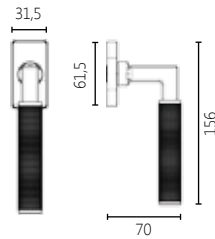

0689 NICKEL MAT/ OLIVE WOOD

8689 BLACK/ OLIVE WOOD

2282

MATERIAL

BRASS

DIMENSIONS

04 ROSETTE HANDLE

DK DRY KEEP WINDOW HANDLE