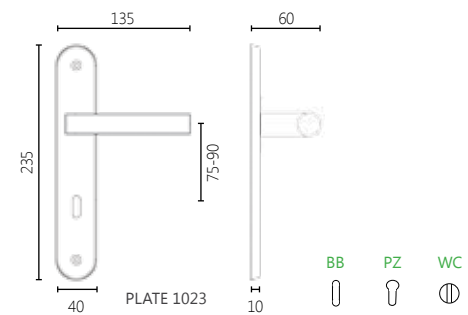

BRASS

DIMENSIONS

04 ROSETTE HANDLE

DK DRY KEEP WINDOW HANDLE

01 PLATE HANDLE

FINISHES

16 POLISHED CHROME

17 CHROME MAT