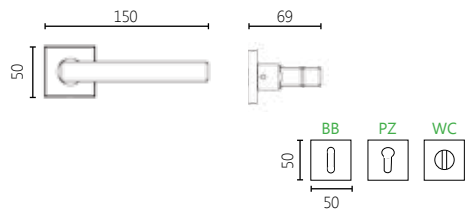

2296

MATERIAL

ZAMAK

DIMENSIONS

04 ROSETTE HANDLE

DK DRY KEEP WINDOW HANDLE

FINISHES

17 CHROME MAT