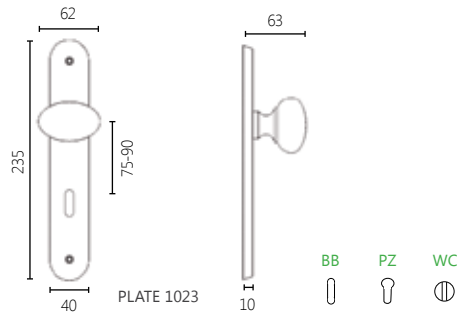

BRASS

DIMENSIONS

04 ROSETTE HANDLE

01 PLATE HANDLE

FINISHES

150

2241

MATERIAL