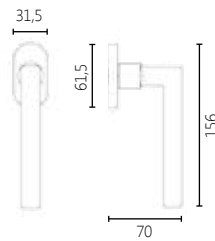

DK DRY KEEP WINDOW HANDLE