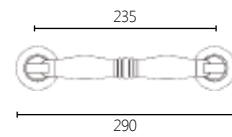

MATERIAL

BRASS

DIMENSIONS