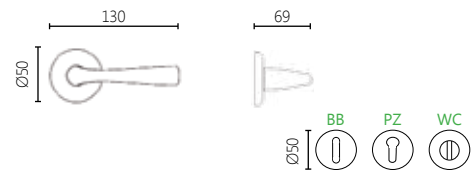

06 NICKEL MAT

10 ORO MAT

201

MATERIAL

BRASS

DIMENSIONS

04 ROSETTE HANDLE

18 NARROW SECURITY ROSETTE HANDLE