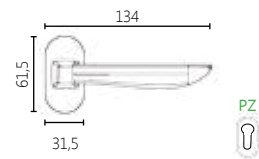

18 NARROW SECURITY ROSETTE HANDLE