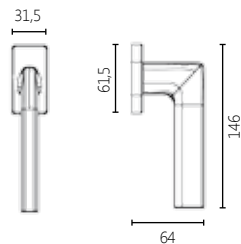

DK DRY KEEP WINDOW HANDLE