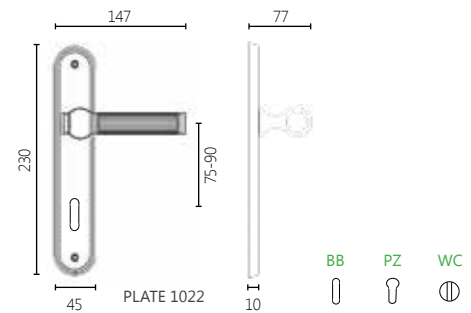

DIMENSIONS

04 ROSETTE HANDLE

01 PLATE HANDLE

FINISHES

0616 NICKEL MAT/ POLISHED CHROME

09 POLISHED ORO

04 BRONZE

0402 BRONZE/
POLISHED GOLD PLATED