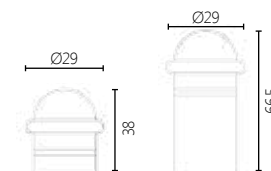

FINISHES

06 NICKEL MAT 10 ORO MAT 04 BRONZE

964