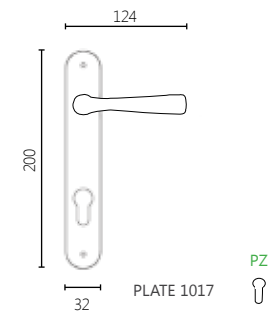

17 PLATE HANDLE