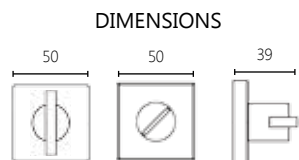

1866

FINISHES
06 NICKEL MAT 85 DARK BRONZE