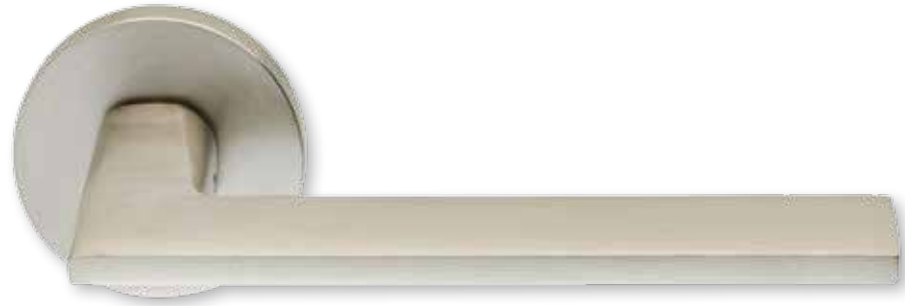

01 PLATE HANDLE

FINISHES

17 CHROME MAT

06 NICKEL MAT

86 BLACK

2110

MATERIAL

ZAMAK