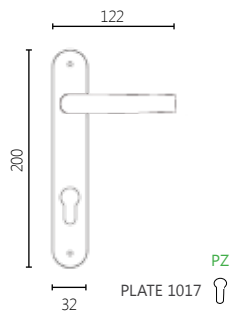

17 PLATE HANDLE