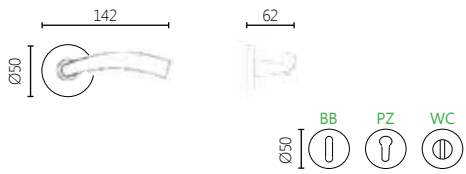

DIMENSIONS

04 ROSETTE HANDLE