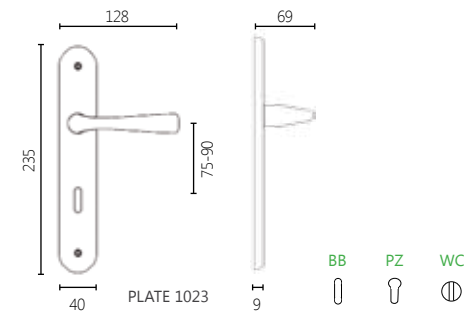

01 PLATE HANDLE