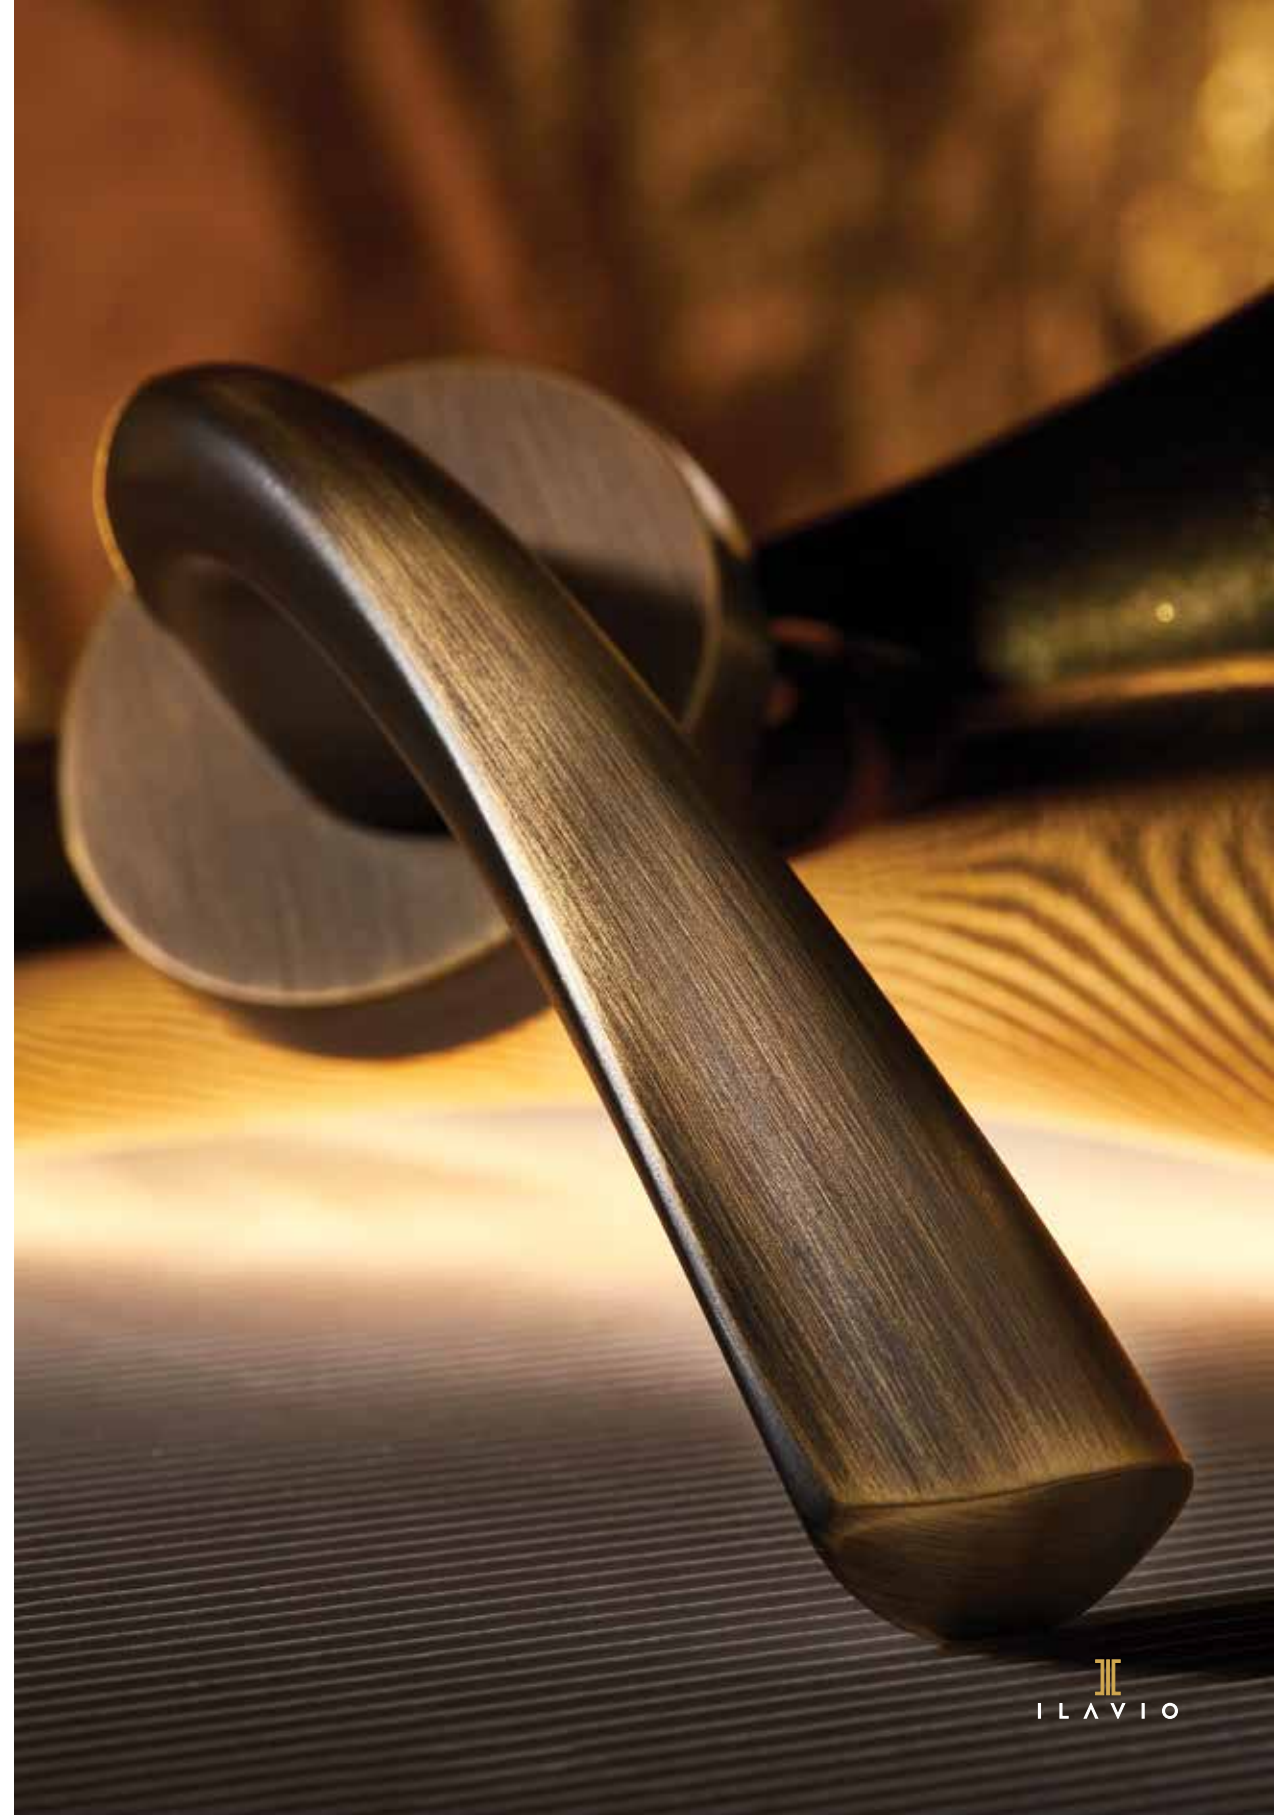

04 ROSETTE HANDLE

18 NARROW SECURITY ROSETTE HANDLE

01 PLATE HANDLE

17 PLATE HANDLE

FINISHES

06 NICKEL MAT

10 ORO MAT

04 BRONZE