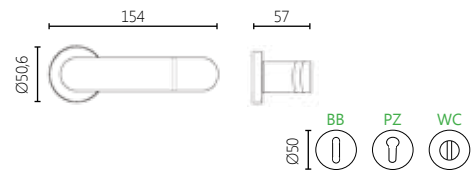

DIMENSIONS

04 ROSETTE HANDLE