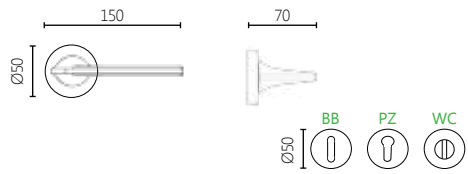

16 POLISHED CHROME

06 NICKEL MAT

85 DARK BRONZE

2401

MATERIAL

ZAMAK

DIMENSIONS

04 ROSETTE HANDLE