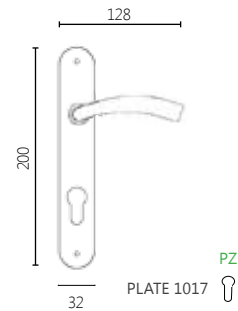

17 PLATE HANDLE