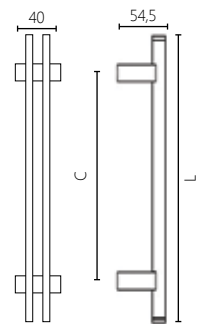

BRASS

DIMENSIONS

FINISHES

06 NICKEL MAT

3110

L	C
400mm	250mm
600mm	400mm
800mm	600mm
1000mm	800mm
1200mm	1000mm
1600mm	1400mm
2000mm	1800mm

MATERIAL
SS 304

18 INOX MAT 8616 BLACK/ POLISHED CHROME 10 ORO MAT 04 BRONZE