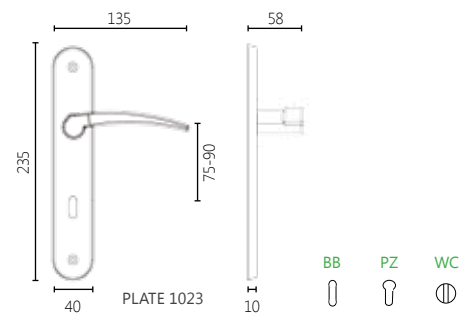

18 NARROW SECURITY ROSETTE HANDLE

01 PLATE HANDLE