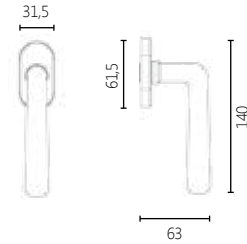

MATERIAL

BRASS

DIMENSIONS

04 ROSETTE HANDLE

DK DRY KEEP WINDOW HANDLE

01 PLATE HANDLE

FINISHES

16 POLISHED CHROME