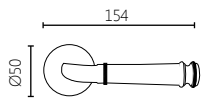

DIMENSIONS

04 ROSETTE HANDLE