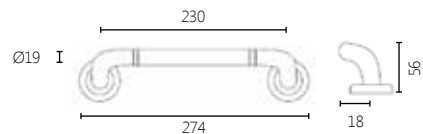

1009 ORO MAT/ POLISHED ORO

150

MATERIAL

ZAMAK

DIMENSIONS

FINISHES

0616 NICKEL MAT/ POLISHED CHROME

1009 ORO MAT/ POLISHED ORO