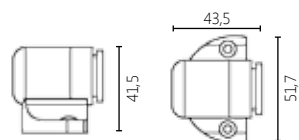

950

MATERIAL

BRASS

DIMENSIONS

FINISHES

06 NICKEL MAT 0616 NICKEL MAT/ POLISHED CHROME 1009 ORO MAT/ POLISHED ORO 0409 BRONZE/ POLISHED ORO 04 BRONZE

0336

MATERIAL