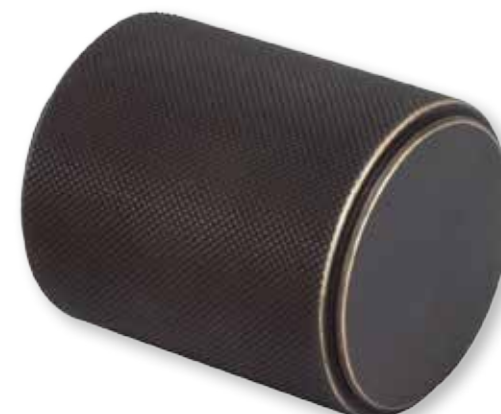

BRASS

DIMENSIONS

FINISHES

06 NICKEL MAT 0616 NICKEL MAT/ POLISHED CHROME 1009 ORO MAT/ POLISHED ORO

2421

MATERIAL

BRASS

DIMENSIONS