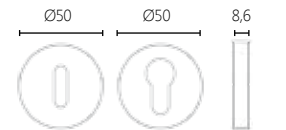

BB

PZ

MATERIAL

ZAMAK

DIMENSIONS

FINISHES

16 POLISHED CHROME 17 CHROME MAT 06 NICKEL MAT

09 POLISHED ORO 10 ORO MAT 04 BRONZE 13 COPPER MAT 85 DARK BRONZE 86 BLACK SOFT TOUCH 87 WHITE SOFT TOUCH