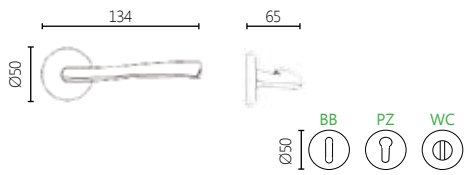

DIMENSIONS

04 ROSETTE HANDLE