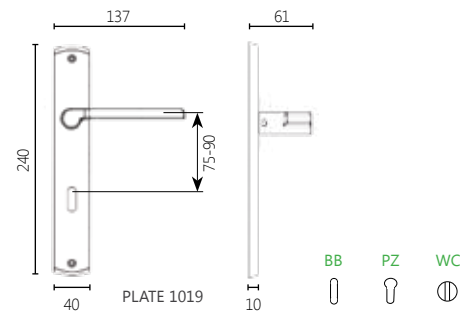

BRASS

DIMENSIONS

04 ROSETTE HANDLE

01 PLATE HANDLE

FINISHES

16 POLISHED CHROME

06 NICKEL MAT

09 POLISHED ORO