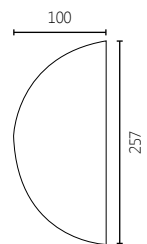

MATERIAL

DIMENSIONS