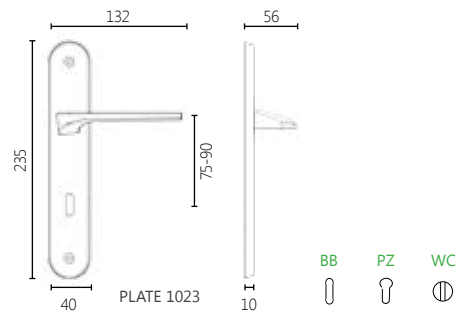

MATERIAL

ZAMAK

DIMENSIONS

04 ROSETTE HANDLE

DK DRY KEEP WINDOW HANDLE

01 PLATE HANDLE

FINISHES

17 CHROME MAT