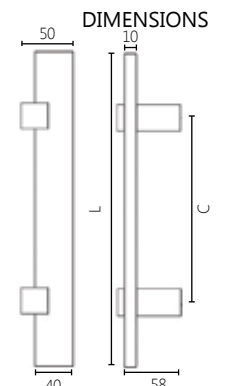

3021

3111

BACK
to
BACK

L	C
600mm	400mm
800mm	600mm
1000mm	800mm
1200mm	1000mm

L	C
400mm	250mm
600mm	400mm
800mm	600mm
1000mm	800mm
1200mm	1000mm

MATERIAL
ALUMINUM

FINISHES

86 BLACK

MATERIAL
ALUMINUM

FINISHES

8616 BLACK/ POLISHED CHROME

* Customized Dimensions