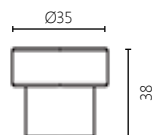

MATERIAL

SS 304

DIMENSIONS

FINISHES

18 INOX MAT

952