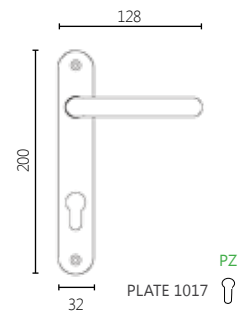

17 PLATE HANDLE