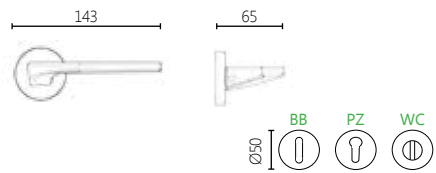

2481

MATERIAL

ZAMAK

DIMENSIONS

04 ROSETTE HANDLE

FINISHES

06 NICKEL MAT

17 CHROME MAT