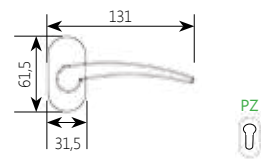

06 NICKEL MAT

85 DARK BRONZE

2131

MATERIAL

ZAMAK

DIMENSIONS

04 ROSETTE HANDLE

18 NARROW SECURITY ROSETTE HANDLE