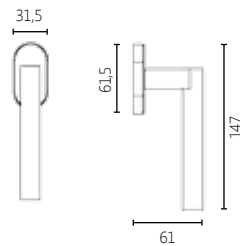

DK DRY KEEP WINDOW HANDLE