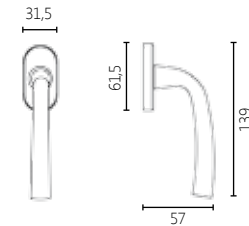

DK DRY KEEP WINDOW HANDLE