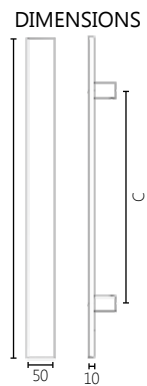

L	C
600mm	400mm
800mm	600mm
1000mm	800mm
1200mm	1000mm

L	C
400mm	250mm
600mm	400mm
800mm	600mm
1000mm	800mm
1200mm	1000mm

MATERIAL
ALUMINUM

FINISHES