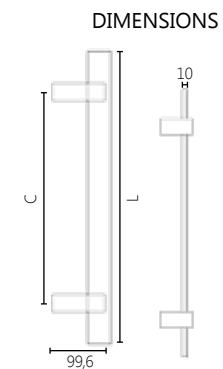

L	C
600mm	400mm
800mm	600mm
1000mm	800mm
1200mm	1000mm
1600mm	1400mm
2000mm	1800mm

MATERIAL
SS 304