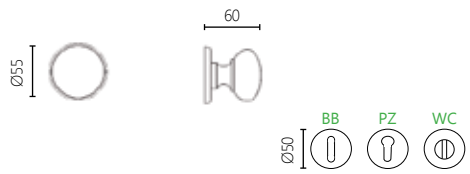

17 CHROME MAT

Turnable

183

MATERIAL

BRASS

DIMENSIONS

04 ROSETTE HANDLE

01 PLATE HANDLE