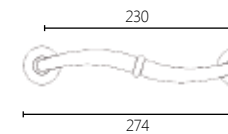

MATERIAL

ZAMAK

DIMENSIONS