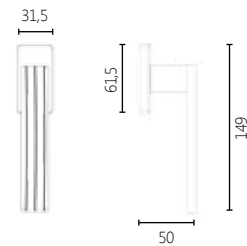

DK DRY KEEP WINDOW HANDLE