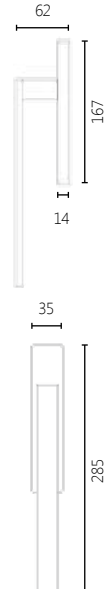

MATERIAL
BRASS

DIMENSIONS