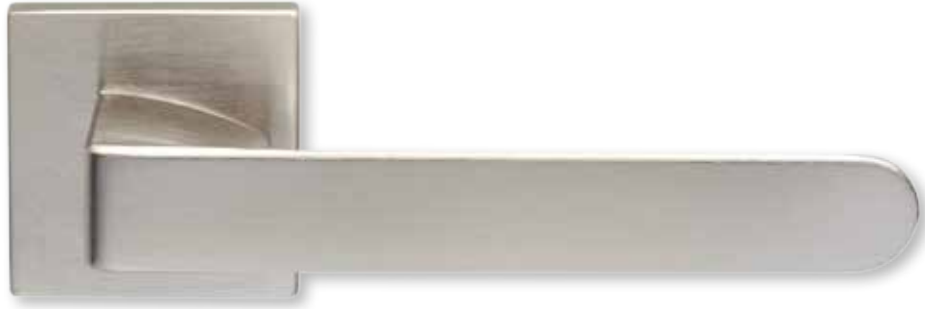

17 CHROME MAT

03 MAT GOLD PLATED

86 BLACK

2476

MATERIAL

ZAMAK

DIMENSIONS

04 ROSETTE HANDLE