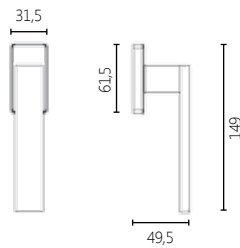

DK DRY KEEP WINDOW HANDLE