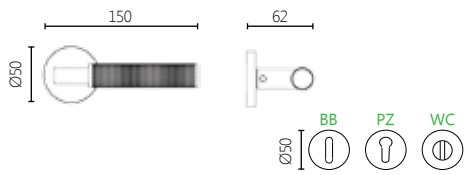

DIMENSIONS

04 ROSETTE HANDLE