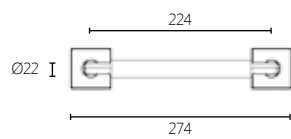

MATERIAL

BRASS

DIMENSIONS