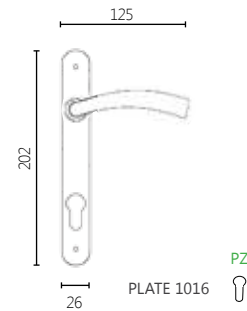

16 PLATE HANDLE