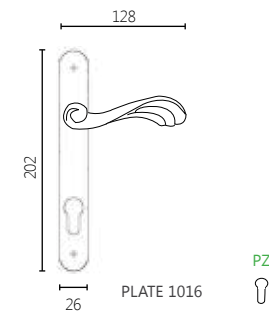

BRASS

DIMENSIONS

04 ROSETTE HANDLE

18 NARROW ROSETTE HANDLE

01 PLATE HANDLE

17 PLATE HANDLE

16 PLATE HANDLE

FINISHES