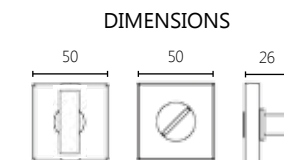

1856

FINISHES
06 NICKEL MAT 85 DARK BRONZE