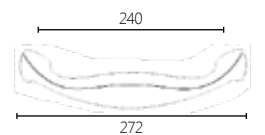

MATERIAL

BRASS

DIMENSIONS