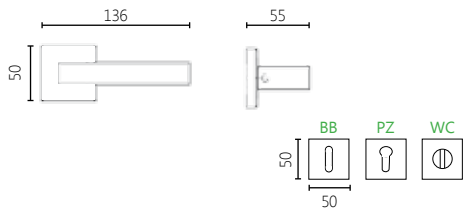

86 BLACK

13 COPPER MAT

2036

MATERIAL

ZAMAK

DIMENSIONS

04 ROSETTE HANDLE

FINISHES