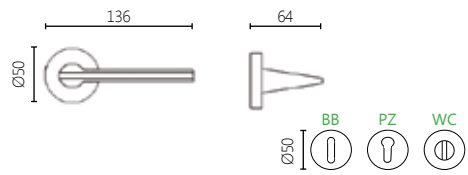

DIMENSIONS

04 ROSETTE HANDLE