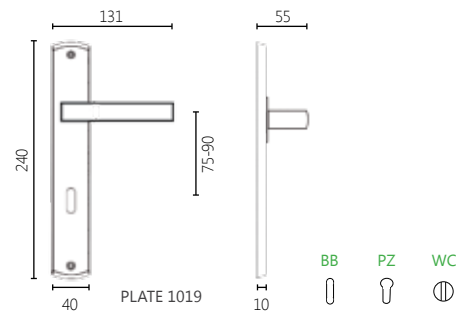

DK DRY KEEP WINDOW HANDLE

01 PLATE HANDLE