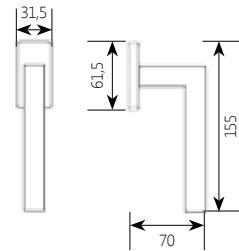

DIMENSIONS

FINISHES

18 INOX MAT 86 BLACK 87 WHITE

SOFT TOUCH

SOFT TOUCH

2145

MATERIAL
BRASS

DIMENSIONS