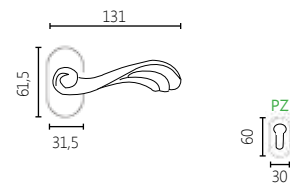

BRASS

DIMENSIONS

04 ROSETTE HANDLE

18 NARROW ROSETTE HANDLE

01 PLATE HANDLE

17 PLATE HANDLE

16 PLATE HANDLE

FINISHES