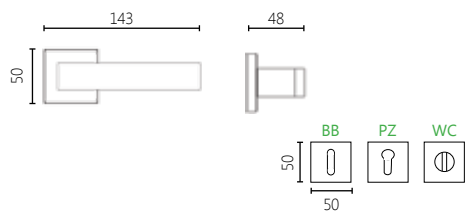

DIMENSIONS

04 ROSETTE HANDLE