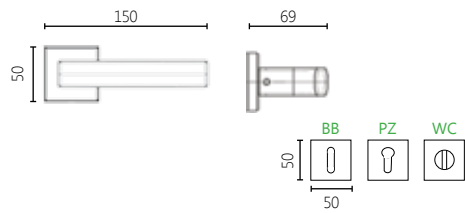

ZAMAK

DIMENSIONS

04 ROSETTE HANDLE

FINISHES

16 POLISHED CHROME

17 CHROME MAT

06 NICKEL MAT

40 SMOKED GUN