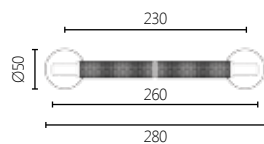

MATERIAL

BRASS

DIMENSIONS

FINISHES