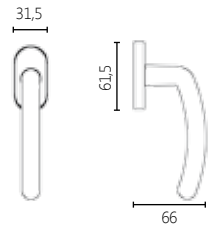

04 BRONZE

304

MATERIAL

ZAMAK

DIMENSIONS

04 ROSETTE HANDLE

18 NARROW SECURITY ROSETTE HANDLE

DK DRY KEEP WINDOW HANDLE