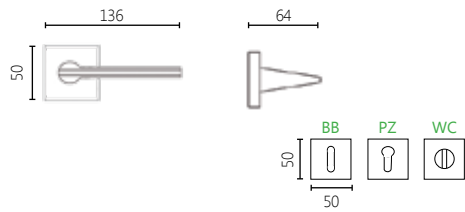

DIMENSIONS

04 ROSETTE HANDLE

FINISHES

17 CHROME MAT

06 NICKEL MAT

40 SMOKED GUN

86 BLACK

2086