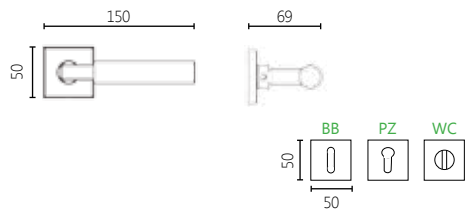

DIMENSIONS

04 ROSETTE HANDLE