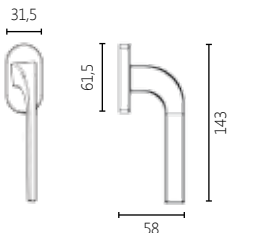

MATERIAL
ZAMAK

FINISHES
17 CHROME MAT 06 NICKEL MAT 13 COPPER MAT 86 BLACK **SOFT TOUCH**

304