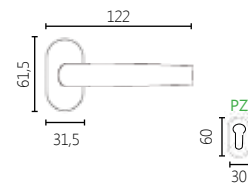

128

302

MATERIAL

ZAMAK

DIMENSIONS

04 ROSETTE HANDLE

18 NARROW SECURITY ROSETTE HANDLE

DK DRY KEEP WINDOW HANDLE