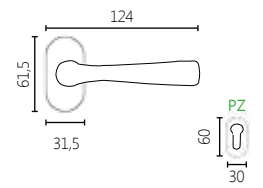

06 NICKEL MAT

10 ORO MAT

201

MATERIAL

BRASS

DIMENSIONS

04 ROSETTE HANDLE

18 NARROW SECURITY ROSETTE HANDLE