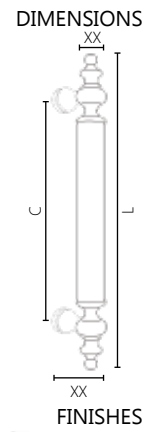

8616 BLACK/ POLISHED CHROME

* Customized Dimensions

3220

L	C
600mm	mm
800mm	mm
1000mm	mm
1200mm	mm

MATERIAL

 BRASS

0616 NICKEL MAT/ POLISHED CHROME

3230