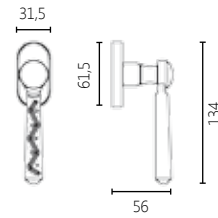

261

MATERIAL

BRASS

DIMENSIONS

04 ROSETTE HANDLE

18 NARROW ROSETTE HANDLE

DK DRY KEEP WINDOW HANDLE

01 PLATE HANDLE