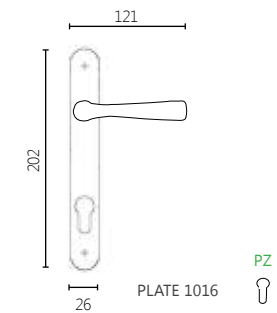

16 PLATE HANDLE