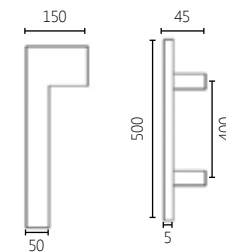

MATERIAL

SS 304

DIMENSIONS

FINISHES

18 INOX MAT

390