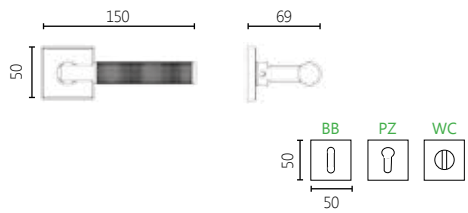

DIMENSIONS

04 ROSETTE HANDLE