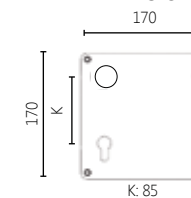

1015

MATERIAL

SS 304

DIMENSIONS