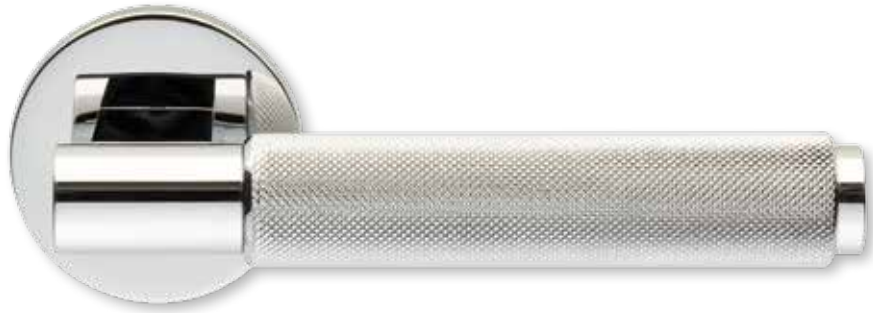

2411

MATERIAL

BRASS

DIMENSIONS

04 ROSETTE HANDLE

FINISHES

16 POLISHED CHROME

06 NICKEL MAT

85 DARK BRONZE