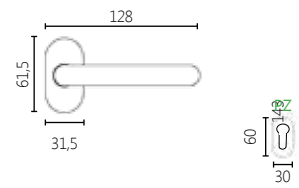

04 BRONZE

304

MATERIAL

ZAMAK

DIMENSIONS

04 ROSETTE HANDLE

18 NARROW SECURITY ROSETTE HANDLE

DK DRY KEEP WINDOW HANDLE