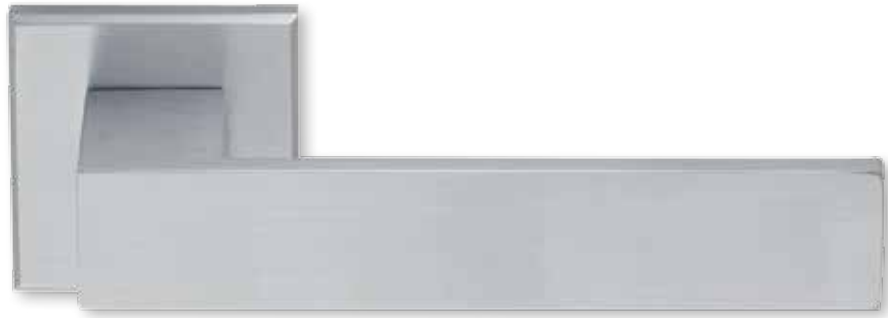

2146

MATERIAL

BRASS

DIMENSIONS

04 ROSETTE HANDLE

DK DRY KEEP WINDOW HANDLE

FINISHES

16 POLISHED CHROME

17 CHROME MAT

06 NICKEL MAT

85 DARK BRONZE