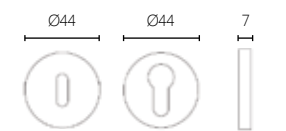

06 NICKEL MAT 09 POLISHED ORO 10 ORO MAT 1009 ORO MAT/ POLISHED ORO 0409 BRONZE/ POLISHED ORO 04 BRONZE

115

BB

PZ

MATERIAL

STEEL

DIMENSIONS

FINISHES