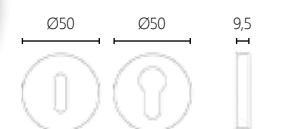

ZAMAK

DIMENSIONS

FINISHES

16 POLISHED CHROME 17 CHROME MAT 06 NICKEL MAT

09 POLISHED ORO 10 ORO MAT 04 BRONZE 13 COPPER MAT 85 DARK BRONZE 86 BLACK SOFT TOUCH 87 WHITE SOFT TOUCH

117

BB

PZ