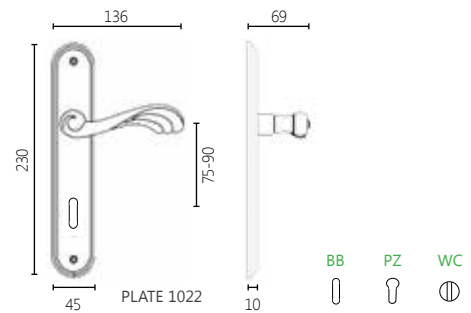

BRASS

DIMENSIONS

04 ROSETTE HANDLE

18 NARROW ROSETTE HANDLE

01 PLATE HANDLE

17 PLATE HANDLE

16 PLATE HANDLE

FINISHES