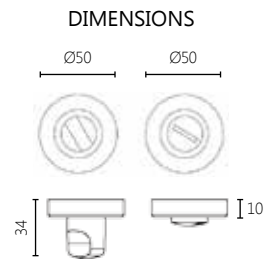

101

FINISHES

16 POLISHED CHROME 17 CHROME MAT 0616 NICKEL MAT/ POLISHED CHROME

06 NICKEL MAT 09 POLISHED ORO 10 ORO MAT 1009 ORO MAT/ POLISHED ORO 0409 BRONZE/ POLISHED ORO 04 BRONZE