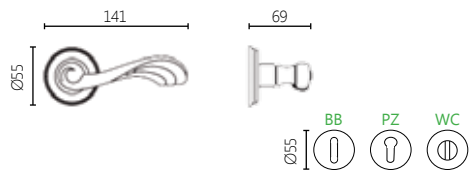

BRASS

DIMENSIONS

04 ROSETTE HANDLE

18 NARROW ROSETTE HANDLE

01 PLATE HANDLE

17 PLATE HANDLE

16 PLATE HANDLE

FINISHES