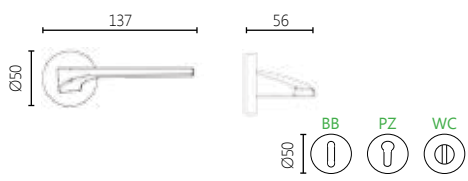

DIMENSIONS

04 ROSETTE HANDLE