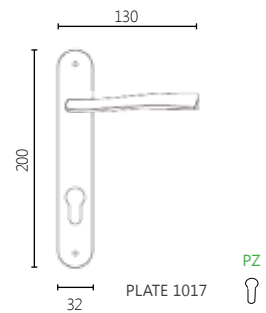

17 PLATE HANDLE