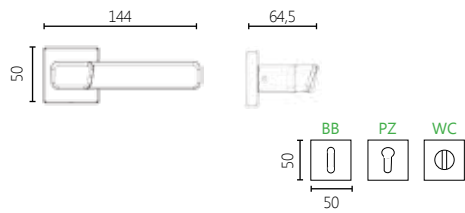

16 POLISHED CHROME

2516

MATERIAL

ZAMAK

DIMENSIONS

04 ROSETTE HANDLE

FINISHES

06 NICKEL MAT