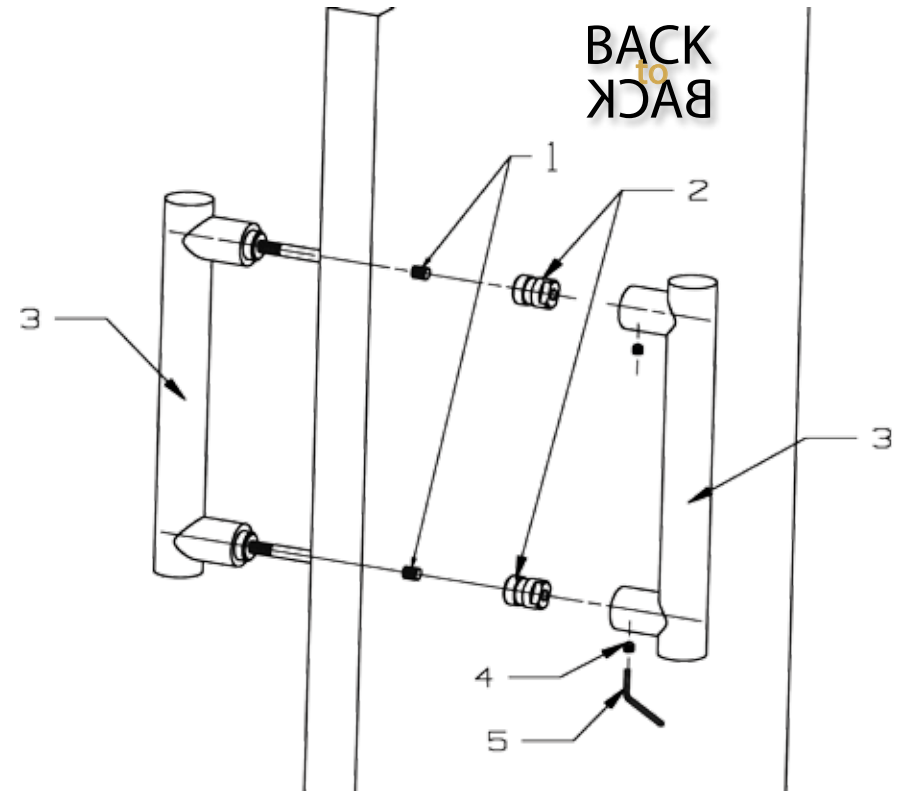

ASSEMBLY INSTRUCTIONS

DOOR KNOBS

ASSEMBLY INSTRUCTIONS

OUTDOOR PULL HANDLE

ASSEMBLY INSTRUCTIONS

OUTDOOR PULL HANDLE

4th Koropi - Vari,
Koropi, Athens, Greece, GR 194 00
Tel. (+30) 210 6626 465-8
Fax. (+30) 210 6623 874
www.ilavio.com