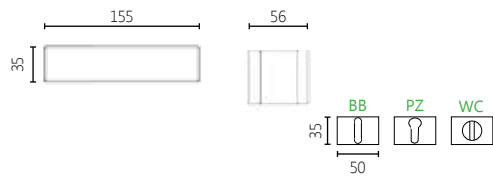

2356

MATERIAL

BRASS

DIMENSIONS

04 ROSETTE HANDLE

FINISHES

06 NICKEL MAT

85 DARK BRONZE