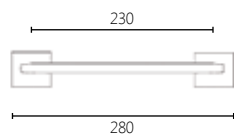

MATERIAL

BRASS

DIMENSIONS

FINISHES