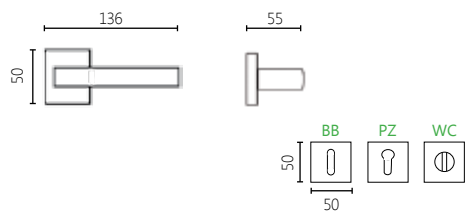

DIMENSIONS

04 ROSETTE HANDLE