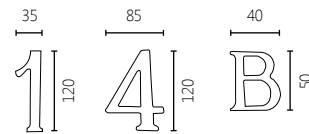

Door Signs

930

MATERIAL

BRASS

DIMENSIONS

FINISHES

- 16 POLISHED CHROME
- 06 NICKEL MAT
- 14 POLISHED BRASS
- 15 BRASS MAT
- 86 BLACK **SOFT TOUCH**

933