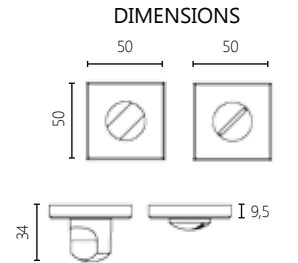

1826

FINISHES

16 POLISHED CHROME 17 CHROME MAT 06 NICKEL MAT

09 POLISHED ORO 10 ORO MAT 04 BRONZE 13 COPPER MAT 85 DARK BRONZE 86 BLACK **SOFT TOUCH** 87 WHITE **SOFT TOUCH**