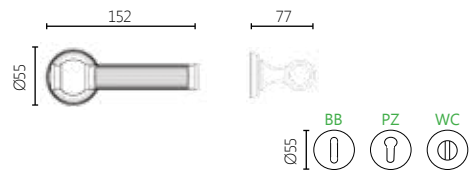

DIMENSIONS

04 ROSETTE HANDLE

01 PLATE HANDLE

FINISHES

0616 NICKEL MAT/ POLISHED CHROME

09 POLISHED ORO

04 BRONZE

0402 BRONZE/
POLISHED GOLD PLATED