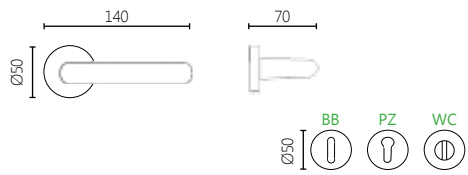

04 BRONZE

304

MATERIAL

ZAMAK

DIMENSIONS

04 ROSETTE HANDLE

18 NARROW SECURITY ROSETTE HANDLE

DK DRY KEEP WINDOW HANDLE