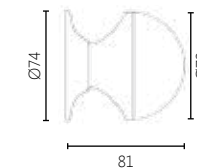

BRASS

DIMENSIONS

FINISHES

0616 NICKEL MAT/ POLISHED CHROME 1009 ORO MAT/ POLISHED ORO 0409 BRONZE/ POLISHED ORO

86

MATERIAL

BRASS

DIMENSIONS