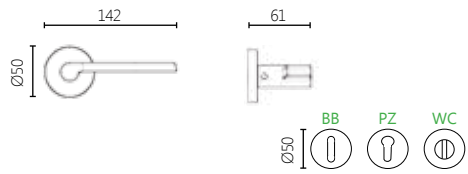

BRASS

DIMENSIONS

04 ROSETTE HANDLE

01 PLATE HANDLE

FINISHES

16 POLISHED CHROME

06 NICKEL MAT

09 POLISHED ORO