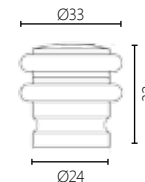

BRASS

DIMENSIONS

FINISHES

16 POLISHED CHROME 06 NICKEL MAT 09 POLISHED ORO 10 ORO MAT 04 BRONZE

958

MATERIAL

ALUMINUM

DIMENSIONS