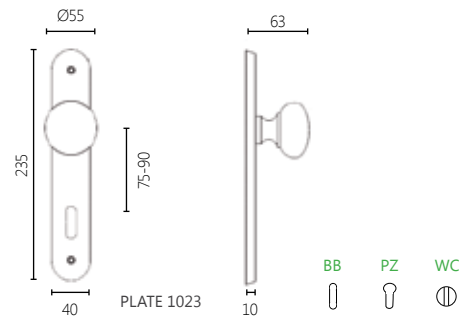

17 CHROME MAT

Turnable

183

MATERIAL

BRASS

DIMENSIONS

04 ROSETTE HANDLE

01 PLATE HANDLE