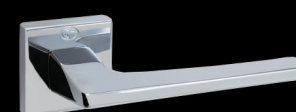

Mount Everest

Tina

Сучасний
ДИЗАЙН

CONVEX
HANDLES KNOBS DESIGN & PRODUCTION

MADE IN
GREECE

1485

1535

1495